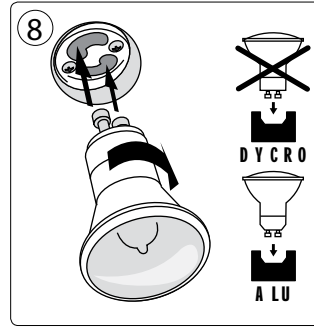

# PHILIPS

3

4

5

6

Philips Lighting Contact Centre  
Int. Business Reply Service  
I.B.R.S. / C.C.R.I. Numéro 10461  
5600 VB Eindhoven  
Pays-Bas / The Netherlands

[www.philips.com/homelighting](http://www.philips.com/homelighting)  
☎ +800 7445 4775