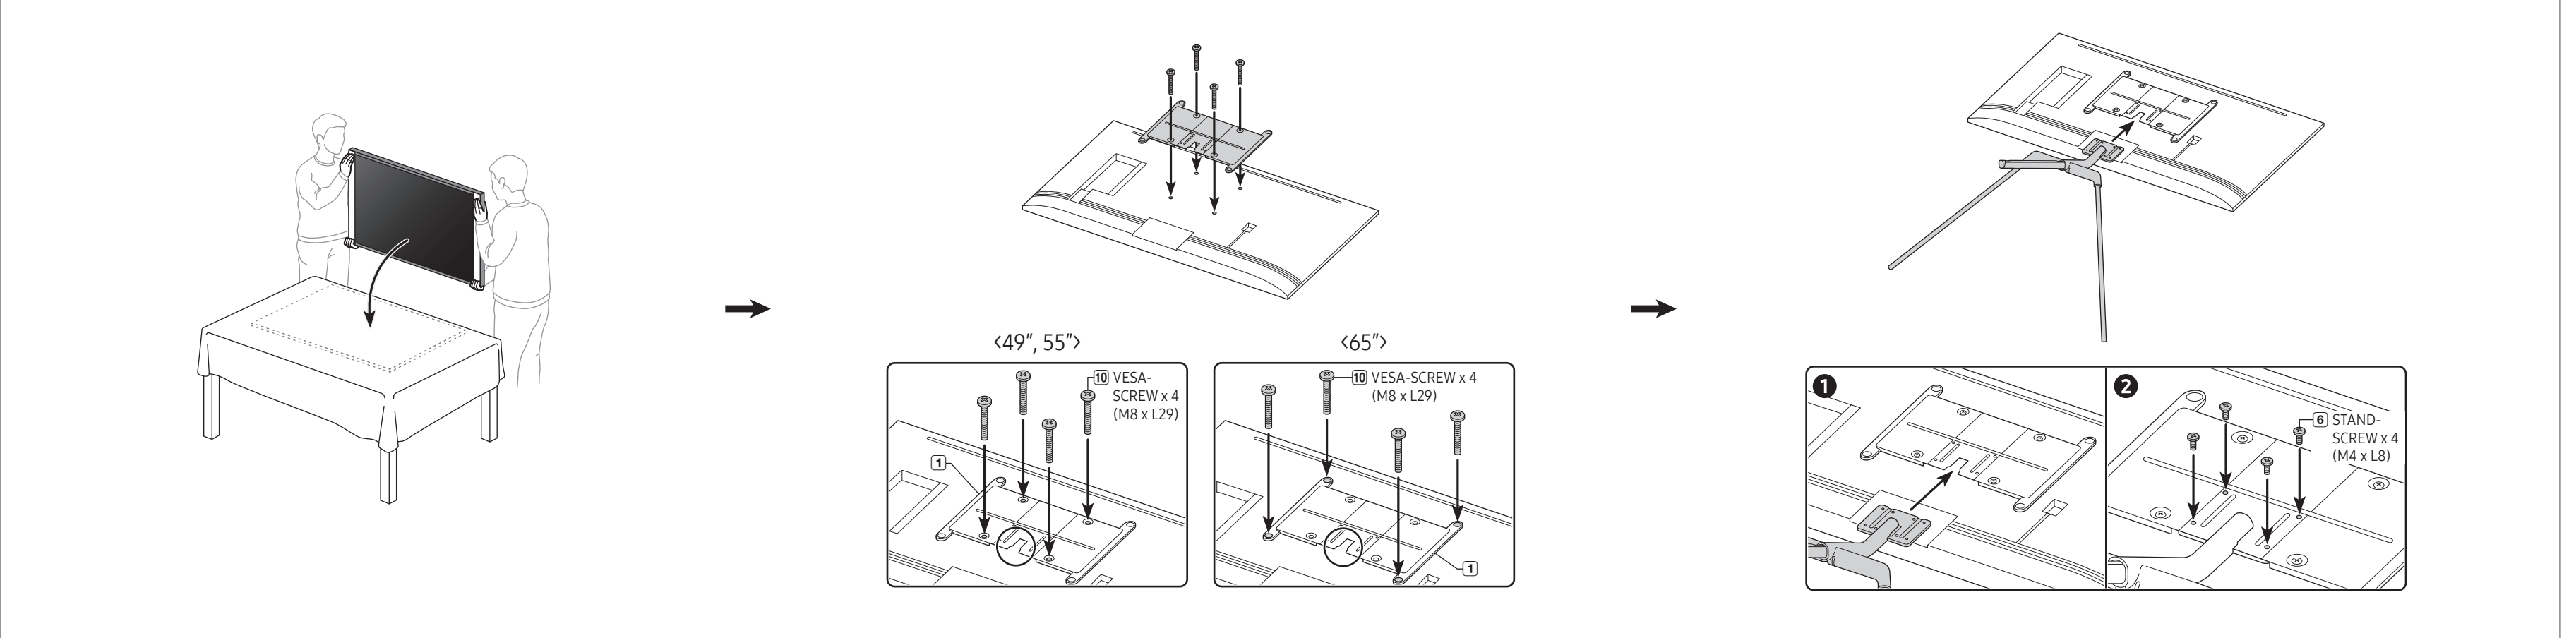

Quick Setup Guide

Components

3

Model	Inch	VESA SCREW
Q950T	65"	M8 x L7
Q900T	65"	M8 x L15
Q800T	65", 55"	
Q90T ~ Q95T	65", 55"	M8 x L29
Q80T	65", 55", 49"	
Q70T	65"	M8 x L42
Q60T	65", 58"	
TU8500	65"	M8 x L24
TU7000 ~ TU8000	65", 58"	
LS03T	65", 55", 50", 43"	M8 x L29

2020 Compatible Models

4-A Q950T 65", VESA-SCREW: M8 x L7

4-B Q900T 65", Q800T 65", 55", Q90R~Q95R 65", 55", VESA-SCREW: M8 x L15

4-C Q80T 65", 55", 49", VESA-SCREW: M8 x L29

4-D Q70T 65", Q60T 65", 58", TU8500 65", 58", VESA-SCREW: M8 x L42

4-E TU7000-TU8000 65", 58", VESA-SCREW: M8 x L24

4-F LS03T 65", 55", 50", 43", VESA-SCREW: M8 x L29

5-A

5-B