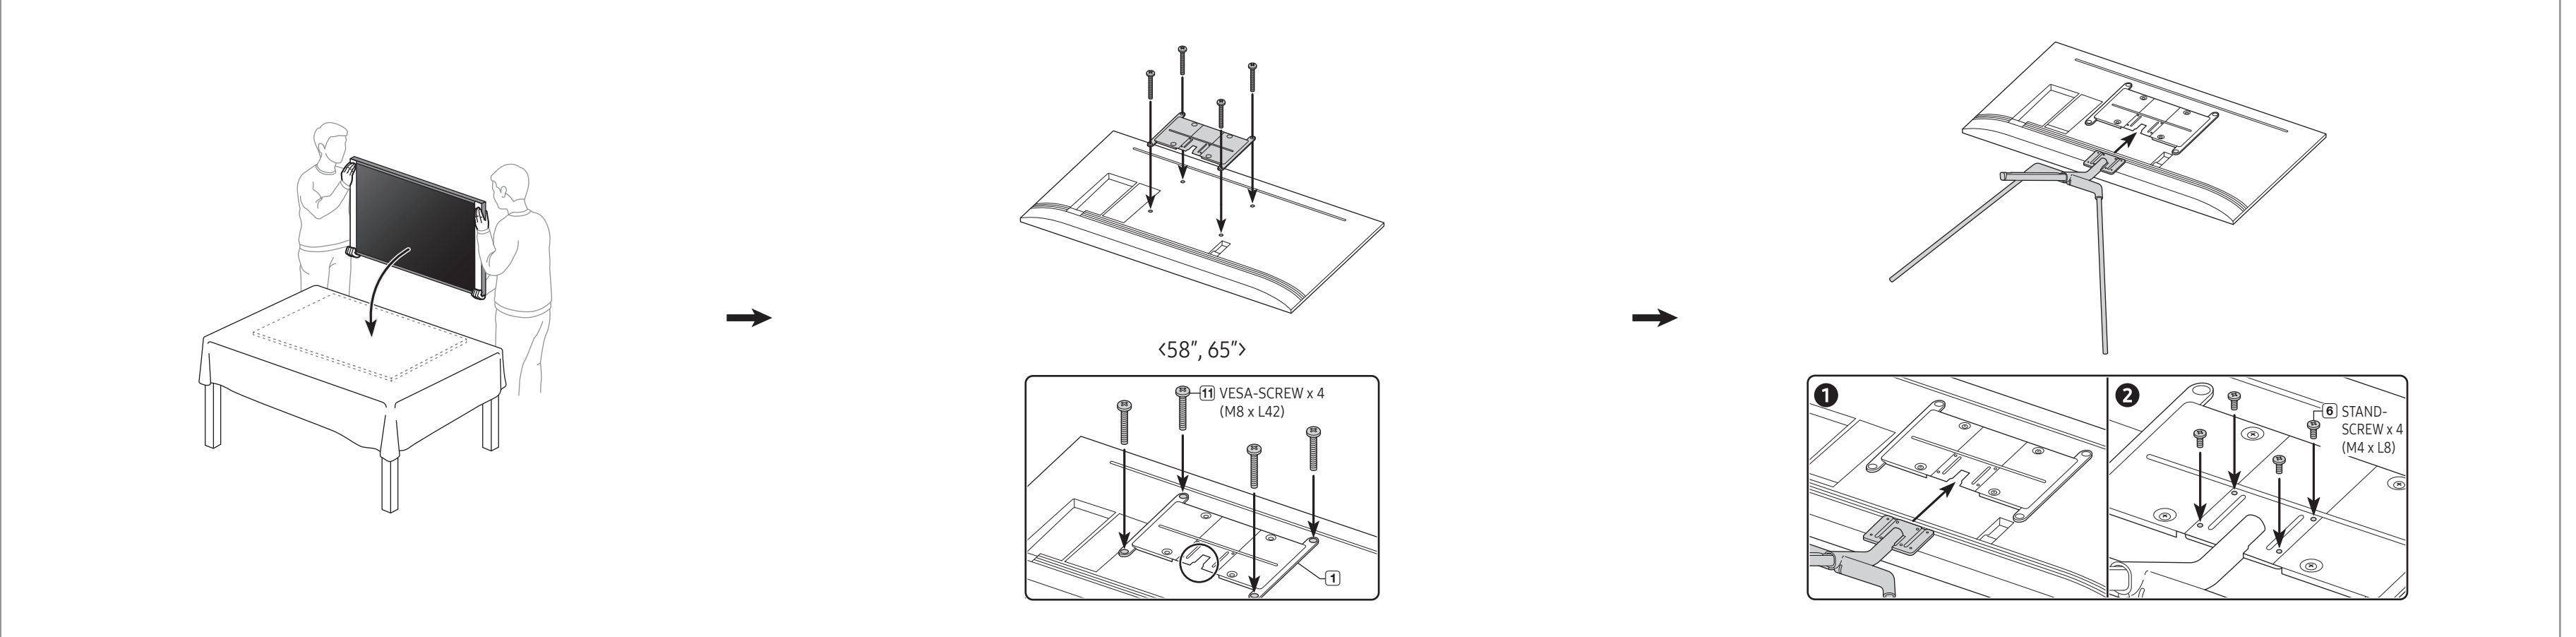

Quick Setup Guide

Components

3

Model	Inch	VESA SCREW
Q950T	65"	M8 x L7
Q900T	65"	M8 x L15
Q800T	65", 55"	
Q90T ~ Q95T	65", 55"	M8 x L29
Q80T	65", 55", 49"	
Q70T	65"	M8 x L42
Q60T	65", 58"	
TU8500	65"	M8 x L24
TU7000 ~ TU8000	65", 58"	
LS03T	65", 55", 50", 43"	M8 x L29

2020 Compatible Models

4-A Q950T 65", VESA-SCREW: M8 x L7

4-B Q900T 65", Q800T 65", 55", Q90R~Q95R 65", 55", VESA-SCREW: M8 x L15

4-C Q80T 65", 55", 49", VESA-SCREW: M8 x L29

4-D Q70T 65", Q60T 65", 58", TU8500 65", 58", VESA-SCREW: M8 x L42

4-E TU7000-TU8000 65", 58", VESA-SCREW: M8 x L24

4-F LS03T 65", 55", 50", 43", VESA-SCREW: M8 x L29

5-A

5-B