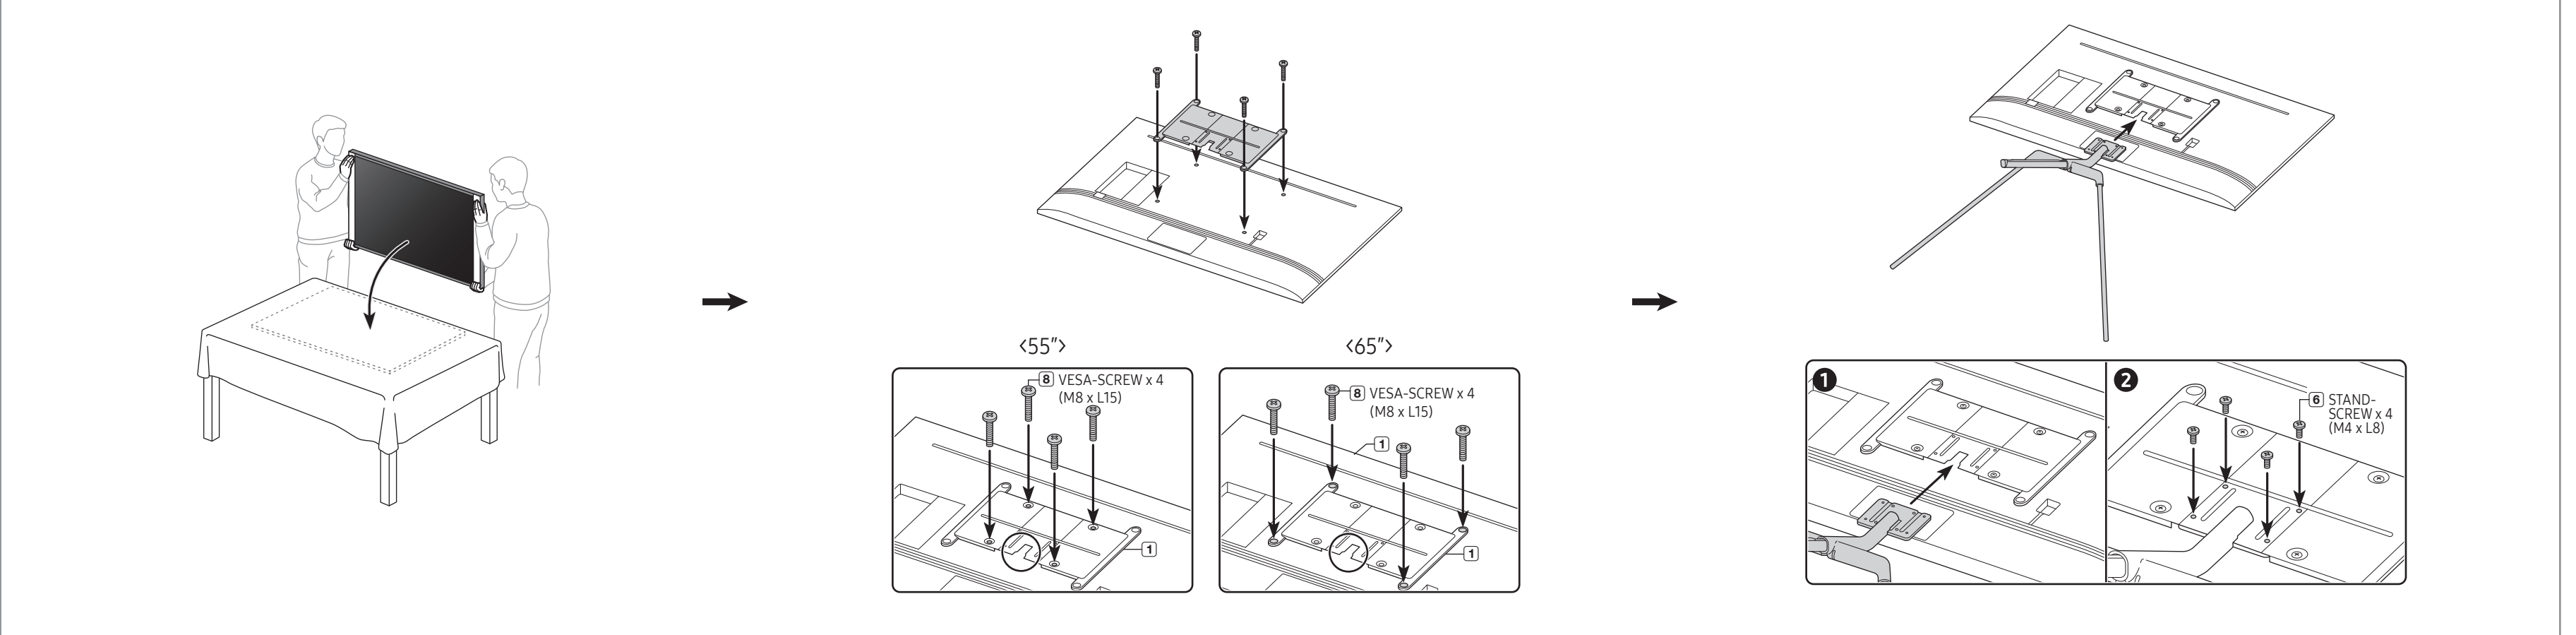

Quick Setup Guide

Components

3

Model	Inch	VESA SCREW
Q950T	65"	M8 x L7
Q900T	65"	M8 x L15
Q800T	65", 55"	
Q90T ~ Q95T	65", 55"	M8 x L29
Q80T	65", 55", 49"	
Q70T	65"	M8 x L42
Q60T	65", 58"	
TU8500	65"	M8 x L24
TU7000 ~ TU8000	65", 58"	
LS03T	65", 55", 50", 43"	M8 x L29

2020 Compatible Models

4-A Q950T 65", VESA-SCREW: M8 x L7

4-B Q900T 65", Q800T 65", 55", Q90R~Q95R 65", 55", VESA-SCREW: M8 x L15

4-C Q80T 65", 55", 49", VESA-SCREW: M8 x L29

4-D Q70T 65", Q60T 65", 58", TU8500 65", 58", VESA-SCREW: M8 x L42

4-E TU7000-TU8000 65", 58", VESA-SCREW: M8 x L24

4-F LS03T 65", 55", 50", 43", VESA-SCREW: M8 x L29

5-A

5-B