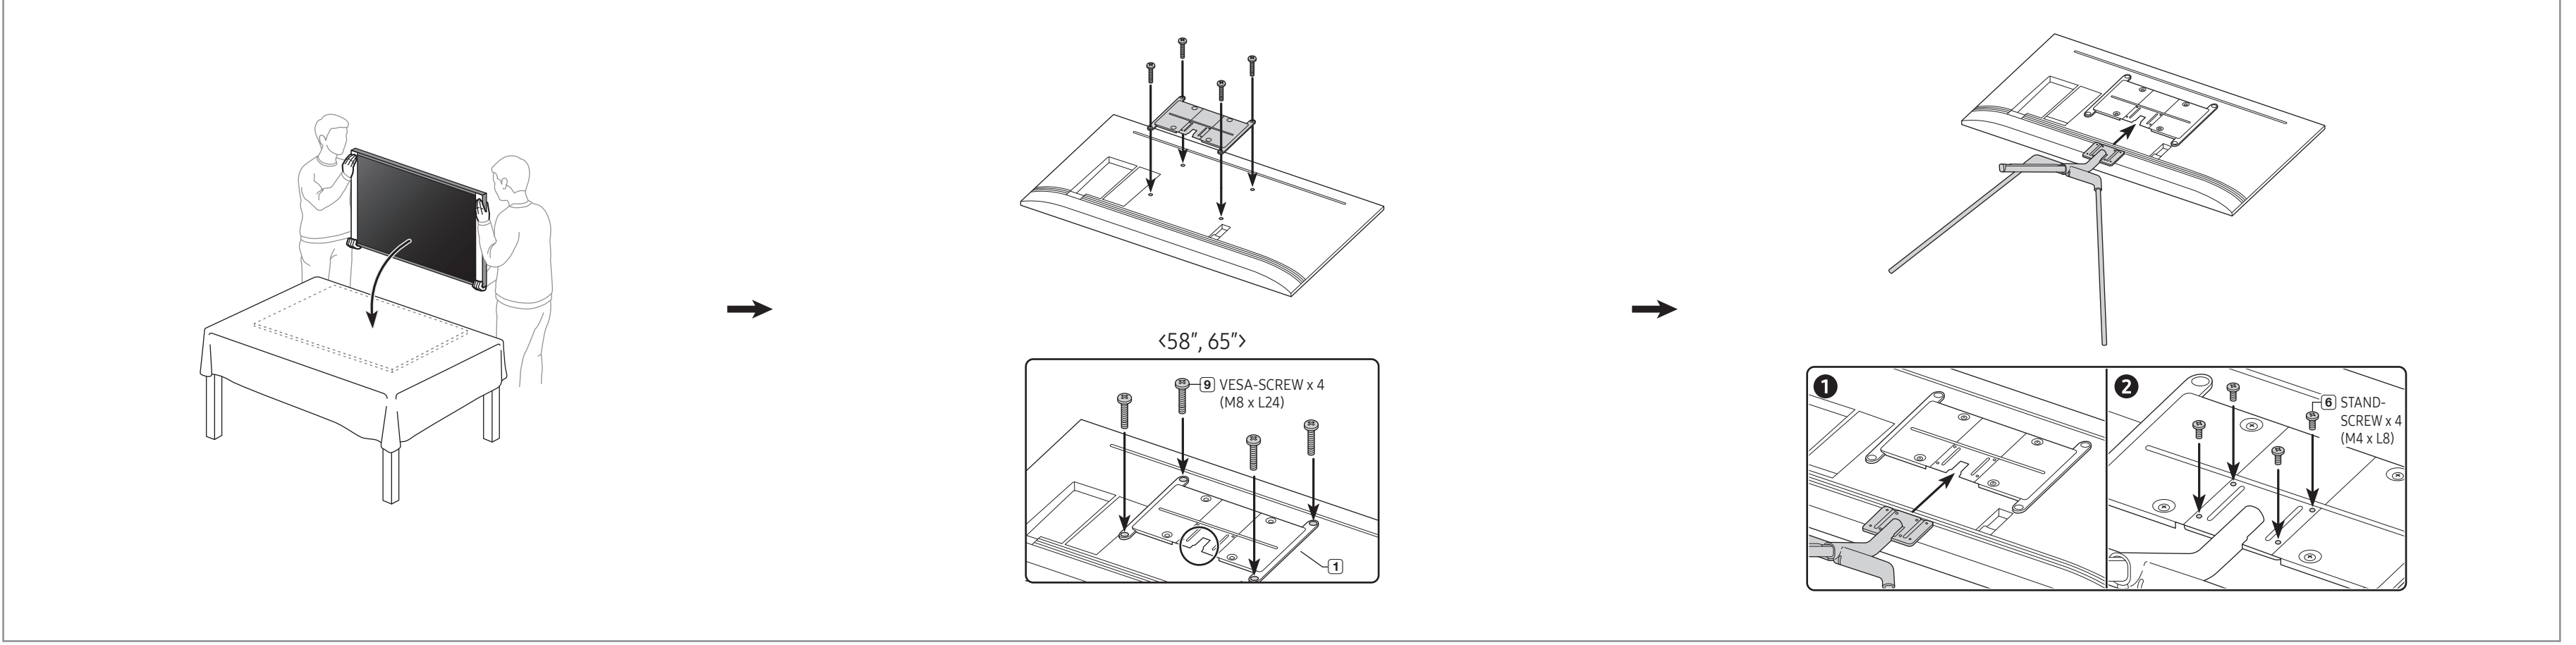

Quick Setup Guide

Components

3

Model	Inch	VESA SCREW
Q950T	65"	M8 x L7
Q900T	65"	M8 x L15
Q800T	65", 55"	
Q90T ~ Q95T	65", 55"	M8 x L29
Q80T	65", 55", 49"	
Q70T	65"	M8 x L42
Q60T	65", 58"	
TU8500	65"	M8 x L24
TU7000 ~ TU8000	65", 58"	
LS03T	65", 55", 50", 43"	M8 x L29

2020 Compatible Models

4-A Q950T 65", VESA-SCREW: M8 x L7

4-B Q900T 65", Q800T 65", 55", Q90R~Q95R 65", 55", VESA-SCREW: M8 x L15

4-C Q80T 65", 55", 49", VESA-SCREW: M8 x L29

4-D Q70T 65", Q60T 65", 58", TU8500 65", 58", VESA-SCREW: M8 x L42

4-E TU7000-TU8000 65", 58", VESA-SCREW: M8 x L24

4-F LS03T 65", 55", 50", 43", VESA-SCREW: M8 x L29

5-A

5-B