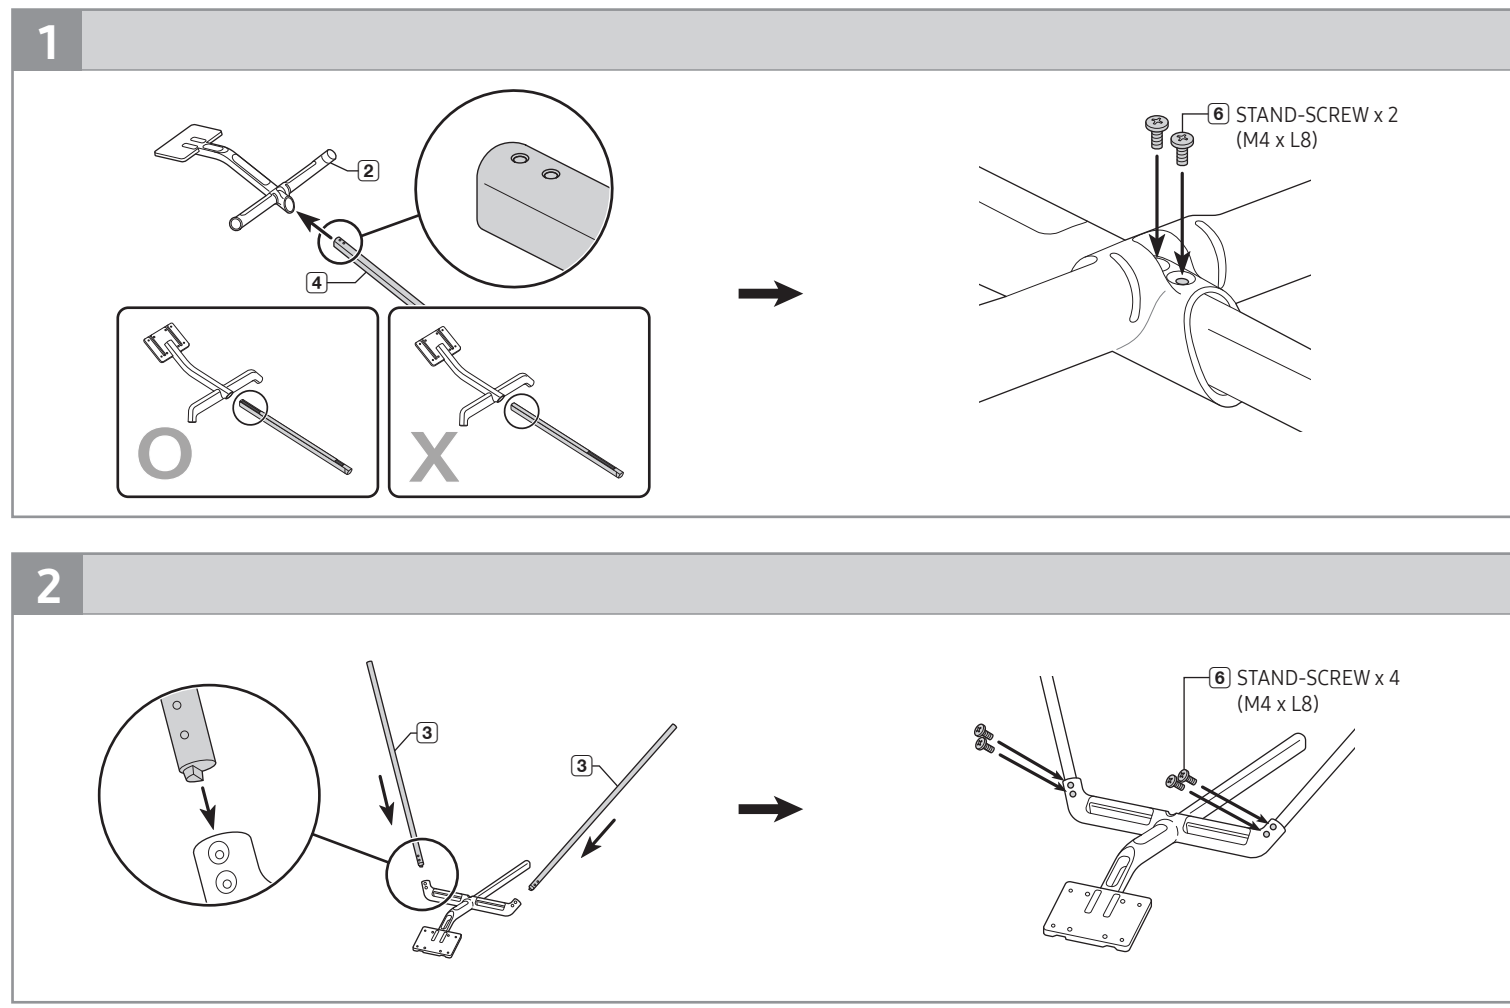

Quick Setup Guide

Components

3

Model	Inch	VESA SCREW
Q950T	65"	M8 x L7
Q900T	65"	M8 x L15
Q800T	65", 55"	
Q90T ~ Q95T	65", 55"	M8 x L29
Q80T	65", 55", 49"	
Q70T	65"	M8 x L42
Q60T	65", 58"	
TU8500	65"	M8 x L24
TU7000 ~ TU8000	65", 58"	
LS03T	65", 55", 50", 43"	M8 x L29

2020 Compatible Models

4-A Q950T 65", VESA-SCREW: M8 x L7

4-B Q900T 65", Q800T 65", 55", Q90R~Q95R 65", 55", VESA-SCREW: M8 x L15

4-C Q80T 65", 55", 49", VESA-SCREW: M8 x L29

4-D Q70T 65", Q60T 65", 58", TU8500 65", 58", VESA-SCREW: M8 x L42

4-E TU7000-TU8000 65", 58", VESA-SCREW: M8 x L24

4-F LS03T 65", 55", 50", 43", VESA-SCREW: M8 x L29

5-A

5-B