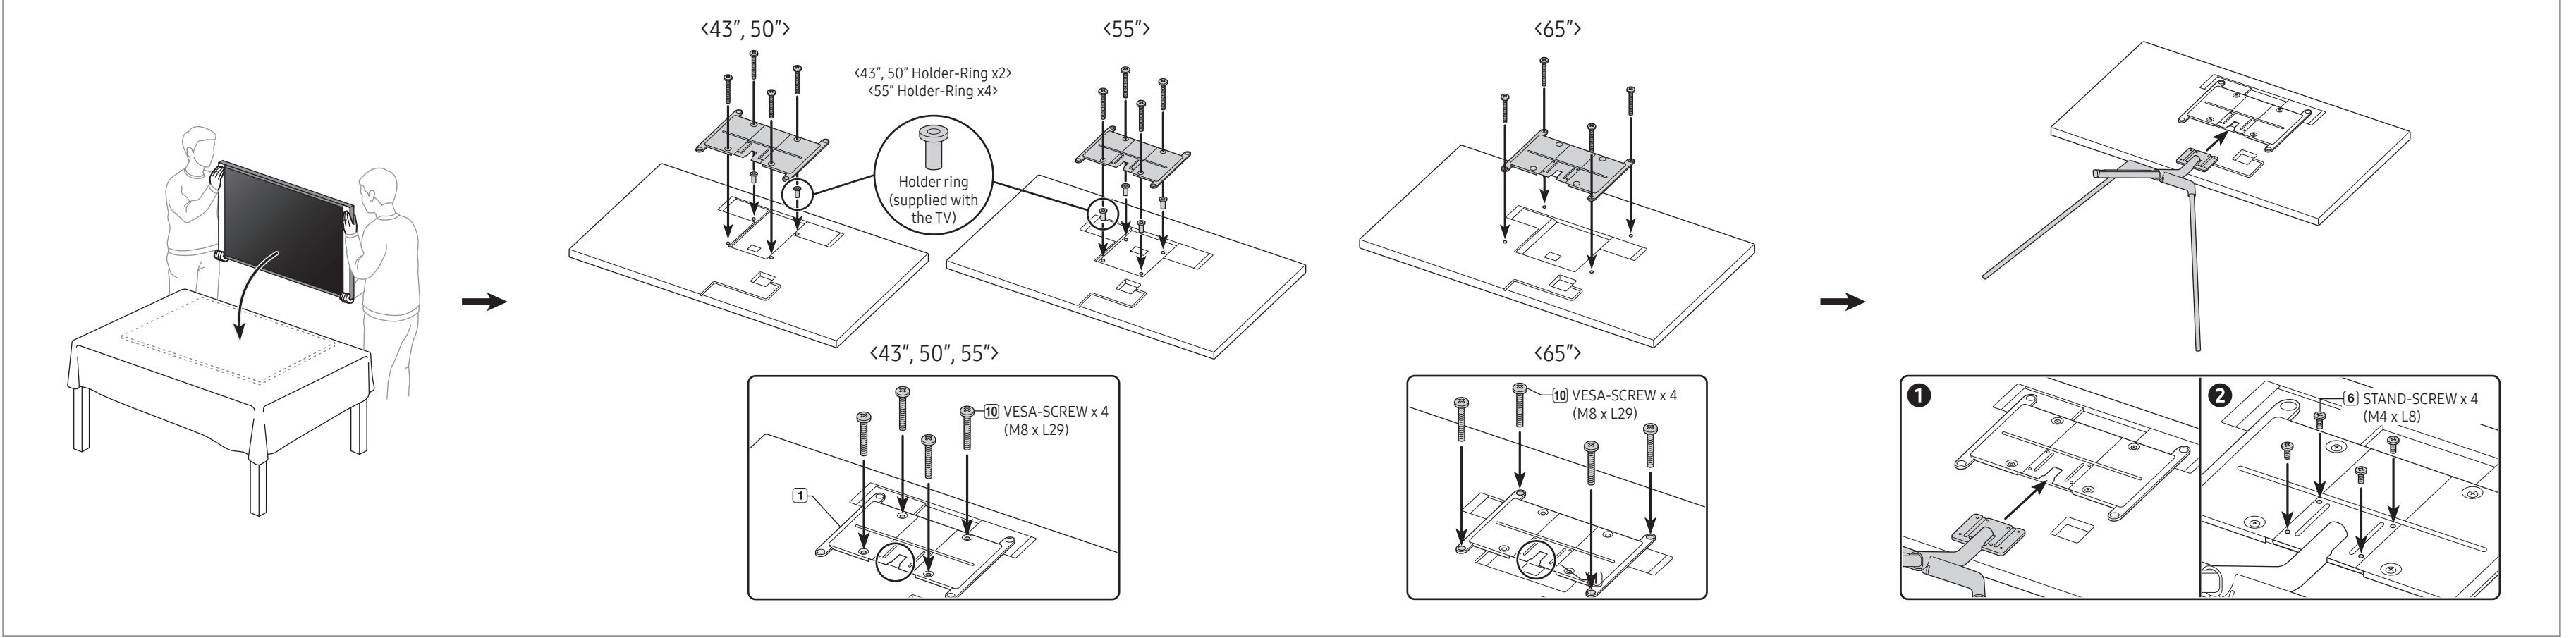

Quick Setup Guide

Components

3

Model	Inch	VESA SCREW
Q950T	65"	M8 x L7
Q900T	65"	M8 x L15
Q800T	65", 55"	
Q90T ~ Q95T	65", 55"	M8 x L29
Q80T	65", 55", 49"	
Q70T	65"	M8 x L42
Q60T	65", 58"	
TU8500	65"	M8 x L24
TU7000 ~ TU8000	65", 58"	
LS03T	65", 55", 50", 43"	M8 x L29

2020 Compatible Models

4-A Q950T 65", VESA-SCREW: M8 x L7

4-B Q900T 65", Q800T 65", 55", Q90R~Q95R 65", 55", VESA-SCREW: M8 x L15

4-C Q80T 65", 55", 49", VESA-SCREW: M8 x L29

4-D Q70T 65", Q60T 65", 58", TU8500 65", 58", VESA-SCREW: M8 x L42

4-E TU7000-TU8000 65", 58", VESA-SCREW: M8 x L24

4-F LS03T 65", 55", 50", 43", VESA-SCREW: M8 x L29

5-A

5-B