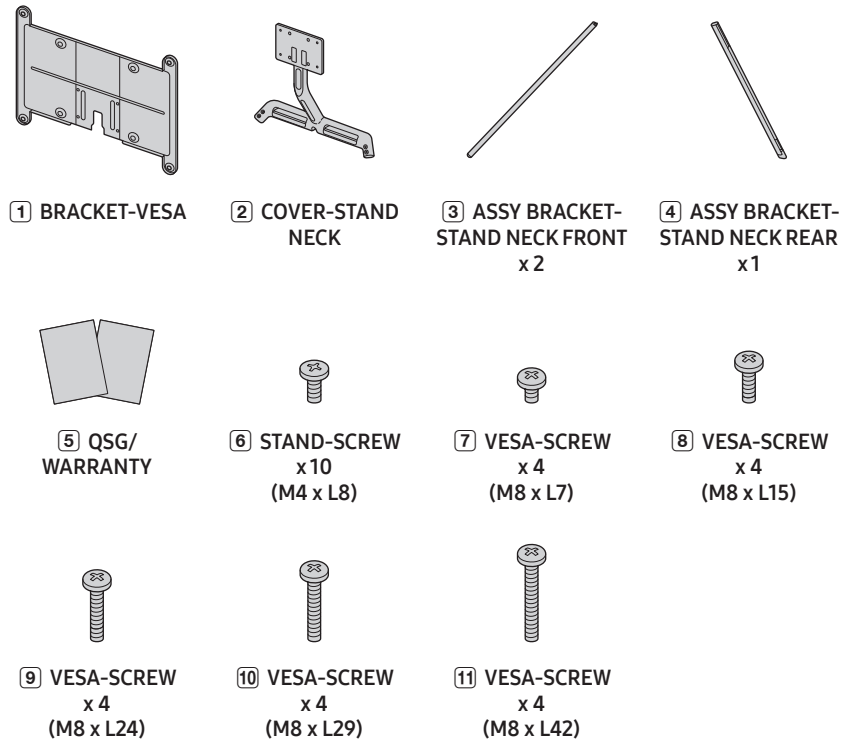

Quick Setup Guide

Components

3

Model	Inch	VESA SCREW
Q950T	65"	M8 x L7
Q900T	65"	M8 x L15
Q800T	65", 55"	
Q90T ~ Q95T	65", 55"	M8 x L29
Q80T	65", 55", 49"	
Q70T	65"	M8 x L42
Q60T	65", 58"	
TU8500	65"	M8 x L24
TU7000 ~ TU8000	65", 58"	
LS03T	65", 55", 50", 43"	M8 x L29

2020 Compatible Models

4-A Q950T 65", VESA-SCREW: M8 x L7

4-B Q900T 65", Q800T 65", 55", Q90R~Q95R 65", 55", VESA-SCREW: M8 x L15

4-C Q80T 65", 55", 49", VESA-SCREW: M8 x L29

4-D Q70T 65", Q60T 65", 58", TU8500 65", 58", VESA-SCREW: M8 x L42

4-E TU7000-TU8000 65", 58", VESA-SCREW: M8 x L24

4-F LS03T 65", 55", 50", 43", VESA-SCREW: M8 x L29

5-A

5-B