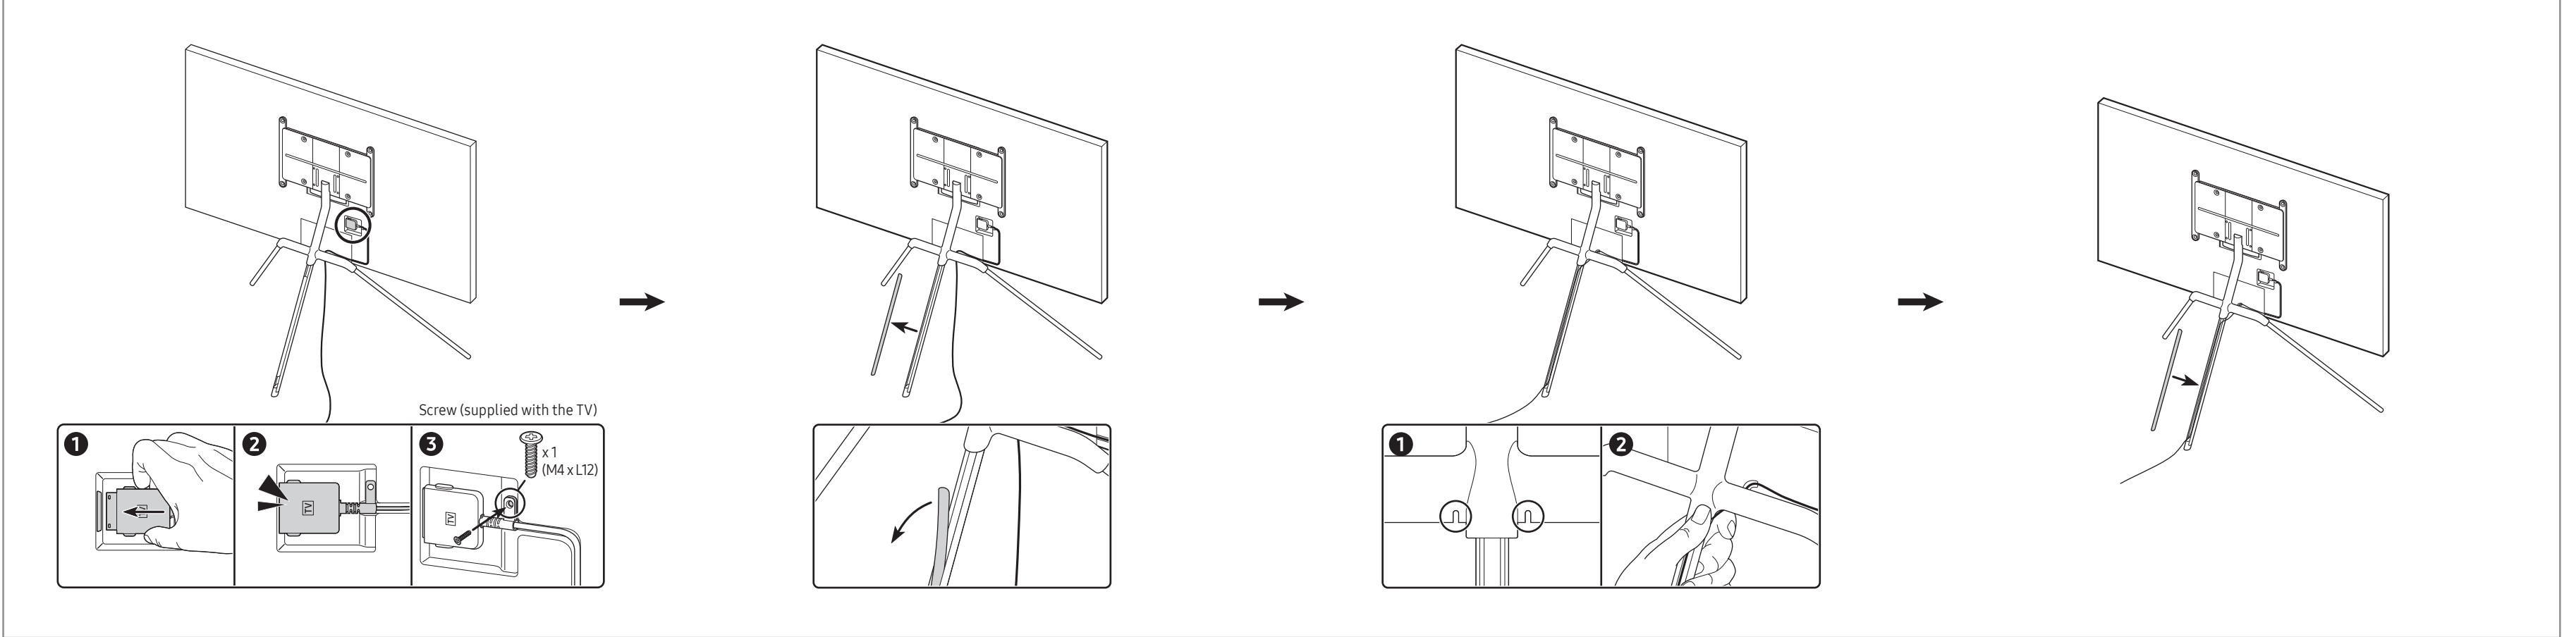

Quick Setup Guide

Components

3

Model	Inch	VESA SCREW
Q950T	65"	M8 x L7
Q900T	65"	M8 x L15
Q800T	65", 55"	
Q90T ~ Q95T	65", 55"	M8 x L29
Q80T	65", 55", 49"	
Q70T	65"	M8 x L42
Q60T	65", 58"	
TU8500	65"	M8 x L24
TU7000 ~ TU8000	65", 58"	
LS03T	65", 55", 50", 43"	M8 x L29

2020 Compatible Models

4-A Q950T 65", VESA-SCREW: M8 x L7

4-B Q900T 65", Q800T 65", 55", Q90R~Q95R 65", 55", VESA-SCREW: M8 x L15

4-C Q80T 65", 55", 49", VESA-SCREW: M8 x L29

4-D Q70T 65", Q60T 65", 58", TU8500 65", 58", VESA-SCREW: M8 x L42

4-E TU7000-TU8000 65", 58", VESA-SCREW: M8 x L24

4-F LS03T 65", 55", 50", 43", VESA-SCREW: M8 x L29

5-A

5-B