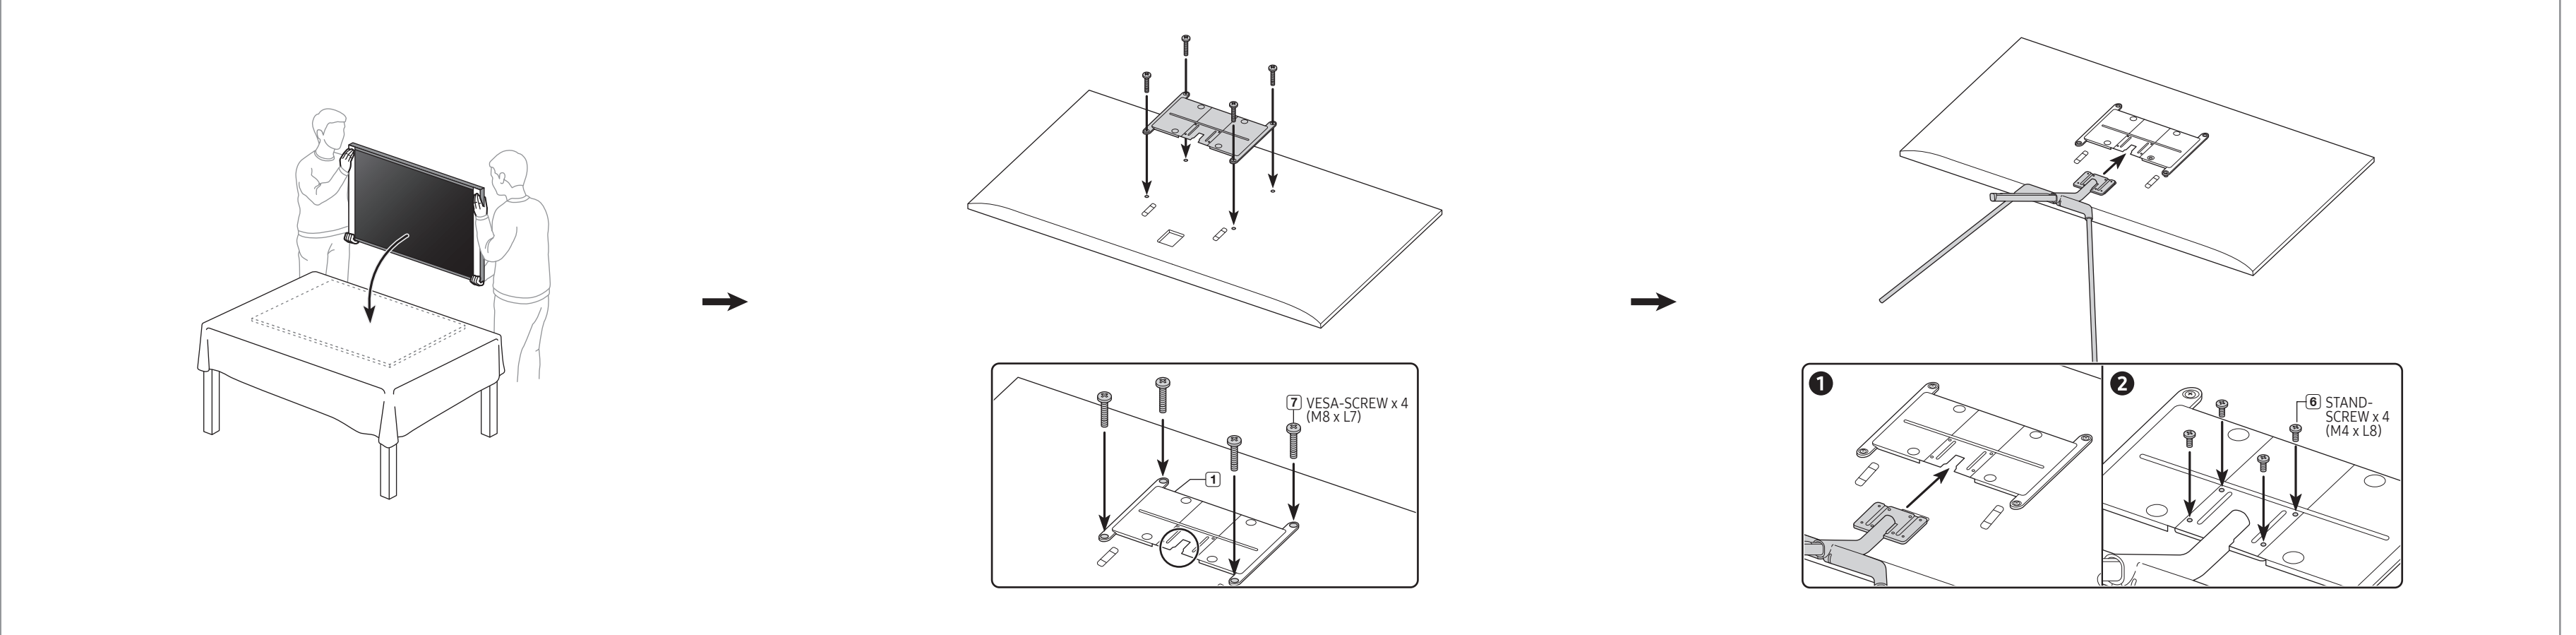

Quick Setup Guide

Components

3

Model	Inch	VESA SCREW
Q950T	65"	M8 x L7
Q900T	65"	M8 x L15
Q800T	65", 55"	
Q90T ~ Q95T	65", 55"	M8 x L29
Q80T	65", 55", 49"	
Q70T	65"	M8 x L42
Q60T	65", 58"	
TU8500	65"	M8 x L24
TU7000 ~ TU8000	65", 58"	
LS03T	65", 55", 50", 43"	M8 x L29

2020 Compatible Models

4-A Q950T 65", VESA-SCREW: M8 x L7

4-B Q900T 65", Q800T 65", 55", Q90R~Q95R 65", 55", VESA-SCREW: M8 x L15

4-C Q80T 65", 55", 49", VESA-SCREW: M8 x L29

4-D Q70T 65", Q60T 65", 58", TU8500 65", 58", VESA-SCREW: M8 x L42

4-E TU7000-TU8000 65", 58", VESA-SCREW: M8 x L24

4-F LS03T 65", 55", 50", 43", VESA-SCREW: M8 x L29

5-A

5-B