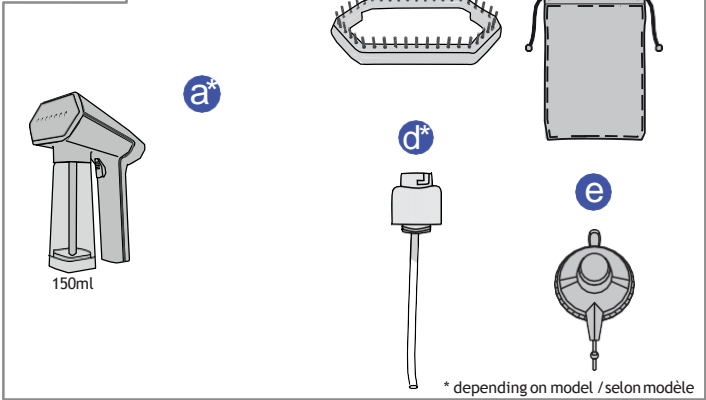

QUICK START

SteamOne
EXPERT FRANÇAIS DU STYLE

SteamOne

SteamOne

1

152 mm
148 mm

2

3

109 mm

105 mm
SteamOne

* Seulement / Only for SN250 SN300 MESN2550G SUSN2600G
KRSN2650G MESN3100B SUSN3200B KRSN3300B

SteamOne

b*

* Non inclus / not included SN20GW MESN30W SUSN40W KRSN50W TWSN80W

1

2