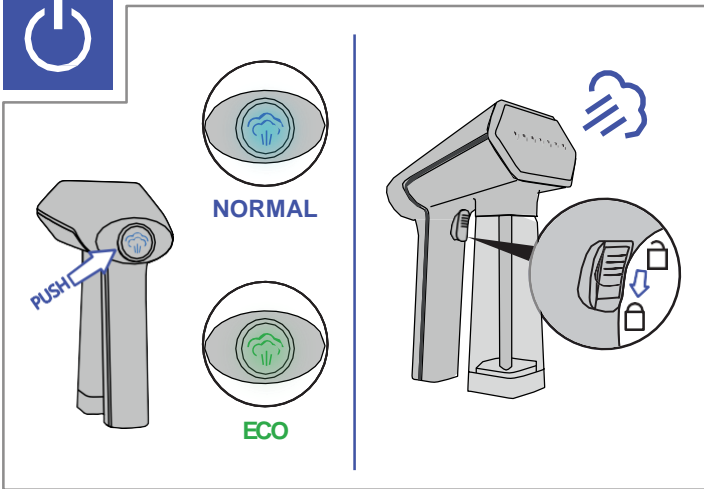

* Seulement / Only for SN250 SN300 MESN2550G SUSN2600G
KRSN2650G MESN3100B SUSN3200B KRSN3300B

SteamOne