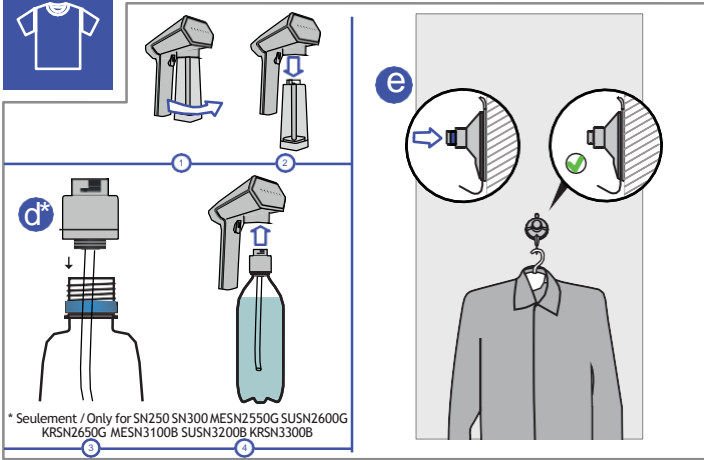

* Seulement / Only for SN250 SN300 MESN2550G SUSN2600G
KRSN2650G MESN3100B SUSN3200B KRSN3300B

SteamOne