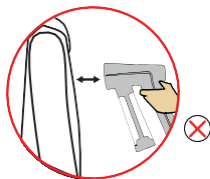

109 mm

105 mm
SteamOne

* Seulement / Only for SN250 SN300 MESN2550G SUSN2600G
KRSN2650G MESN3100B SUSN3200B KRSN3300B

SteamOne

b*

* Non inclus / not included SN20GW MESN30W SUSN40W KRSN50W TWSN80W

1

2