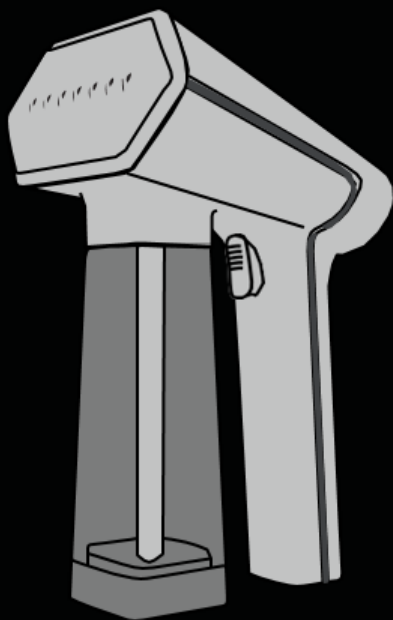

QUICK START

SteamOne
EXPERT FRANÇAIS DU STYLE

SteamOne

SteamOne

1

152 mm
148 mm

2

3

109 mm

105 mm
SteamOne

* Seulement / Only for SN250 SN300 MESN2550G SUSN2600G
KRSN2650G MESN3100B SUSN3200B KRSN3300B

SteamOne

b*

* Non inclus / not included SN20GW MESN30W SUSN40W KRSN50W TWSN80W

1

2