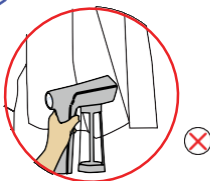

109 mm

105 mm
SteamOne

* Seulement / Only for SN250 SN300 MESN2550G SUSN2600G
KRSN2650G MESN3100B SUSN3200B KRSN3300B

SteamOne

b*

* Non inclus / not included SN20GW MESN30W SUSN40W KRSN50W TWSN80W

1

2