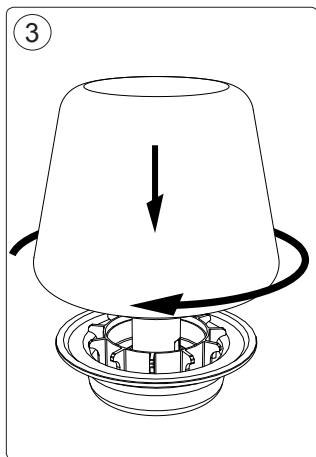

+

www.meethue.com/getstarted

B

Signify
I.B.R.S. / C.C.R.I. Numéro 10461
5600 VB Eindhoven,
the Netherlands
☎00800-74454775

© 2019 Signify Holding
All rights reserved.

www.meethue.com

4404 029 05283
Last update: 13/08/19