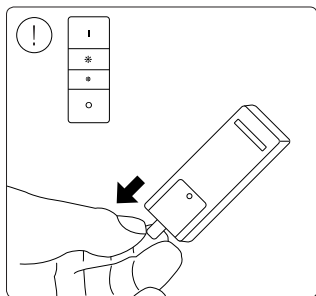

+

www.meethue.com/getstarted

B

Signify
I.B.R.S. / C.C.R.I. Numéro 10461
5600 VB Eindhoven,
the Netherlands
☎00800-74454775

© 2019 Signify Holding
All rights reserved.

www.meethue.com

4404 029 05283
Last update: 13/08/19