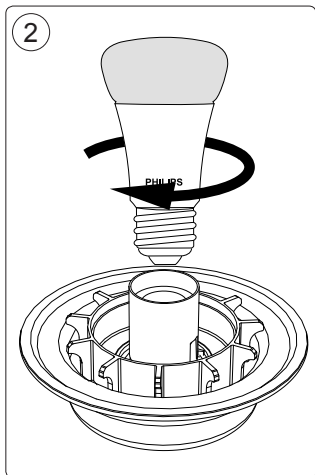

+

www.meethue.com/getstarted

B

Signify
I.B.R.S. / C.C.R.I. Numéro 10461
5600 VB Eindhoven,
the Netherlands
☎00800-74454775

© 2019 Signify Holding
All rights reserved.

www.meethue.com

4404 029 05283
Last update: 13/08/19