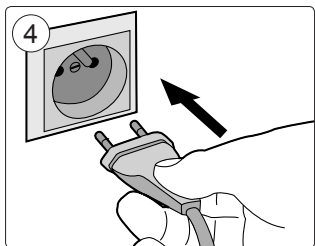

+

www.meethue.com/getstarted

B

Signify
I.B.R.S. / C.C.R.I. Numéro 10461
5600 VB Eindhoven,
the Netherlands
☎00800-74454775

© 2019 Signify Holding
All rights reserved.

www.meethue.com

4404 029 05283
Last update: 13/08/19