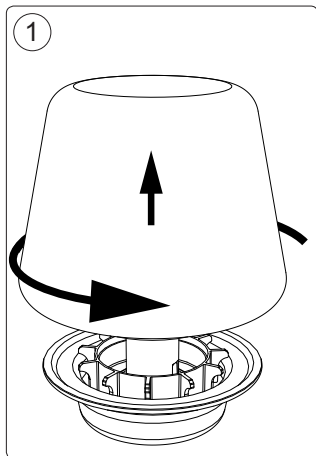

+

www.meethue.com/getstarted

B

Signify
I.B.R.S. / C.C.R.I. Numéro 10461
5600 VB Eindhoven,
the Netherlands
☎00800-74454775

© 2019 Signify Holding
All rights reserved.

www.meethue.com

4404 029 05283
Last update: 13/08/19