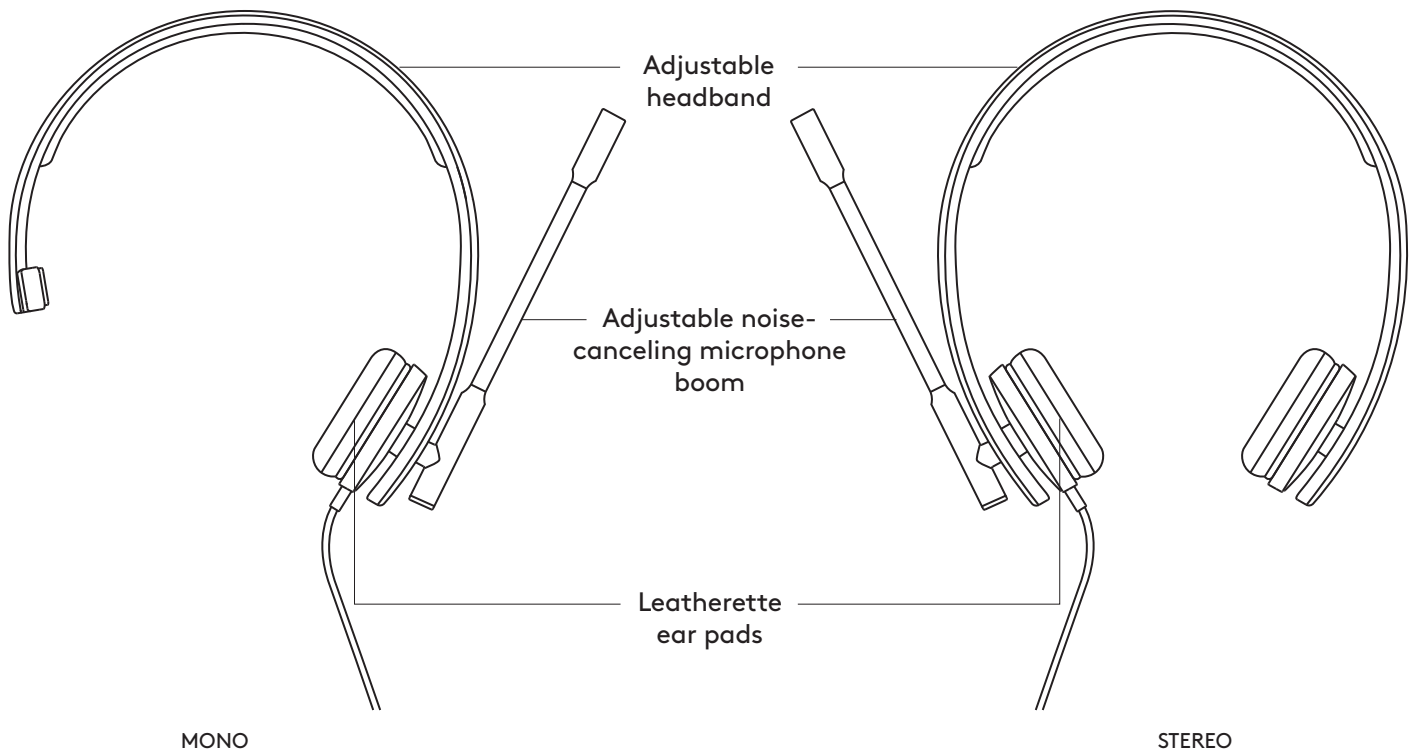

KNOW YOUR PRODUCT

IN-LINE CONTROLLER

WHAT'S IN THE BOX

MONO

- 1 Headset with In-line controller and USB-A connector
- 2 User documentation

STEREO

- 1 Headset with In-line controller and USB-A connector
- 2 User documentation

CONNECTING THE HEADSET

Plug the USB-A connector into your computer USB-A port.

HEADSET FIT

Adjust headset by sliding headband open or closed.

ADJUSTING THE MICROPHONE BOOM

- 1 Microphone boom rotates 270 degrees. Wear it on either left or right side.
- 2 Adjust flexible microphone boom location to capture voice better.