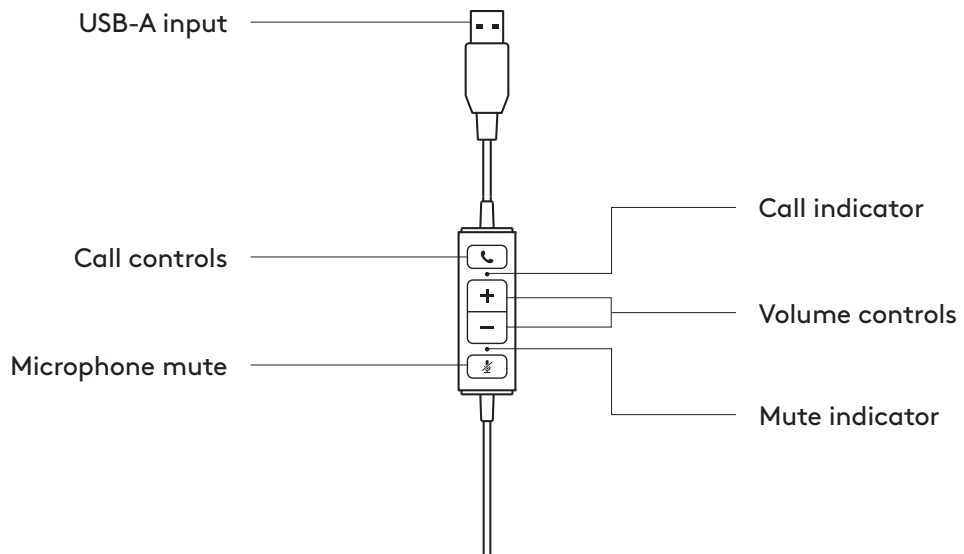

LOGITECH USB HEADSET H570e

Setup Guide
Guide d'installation

MONO

STEREO

CONTENTS

English	3	Česká verze	63
Deutsch	7	Slovenčina	67
Français	11	Українська	71
Italiano	15	Eesti	75
Español	19	Latviski	79
Português	23	Lietuvių	83
Nederlands	27	Български	87
Svenska	31	Hrvatski	91
Dansk	35	Srpski	95
Norsk	39	Slovenščina	99
Suomi	43	Română	103
Ελληνικά	47	Türkçe	107
По-русски	51	111	العربية
Po polsku	55	115	עברית
Magyar	59		

KNOW YOUR PRODUCT

IN-LINE CONTROLLER

WHAT'S IN THE BOX

MONO

- 1 Headset with In-line controller and USB-A connector
- 2 User documentation

STEREO

- 1 Headset with In-line controller and USB-A connector
- 2 User documentation

CONNECTING THE HEADSET

Plug the USB-A connector into your computer USB-A port.

HEADSET FIT

Adjust headset by sliding headband open or closed.

ADJUSTING THE MICROPHONE BOOM

- 1 Microphone boom rotates 270 degrees. Wear it on either left or right side.
- 2 Adjust flexible microphone boom location to capture voice better.