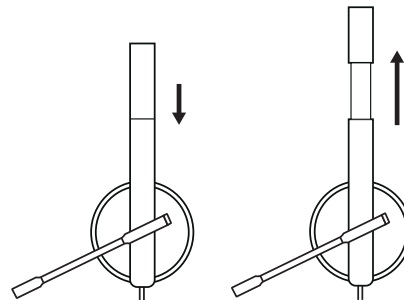

CONNECTING THE HEADSET

Plug the USB-A connector into your computer USB-A port.

HEADSET FIT

Adjust headset by sliding headband open or closed.

ADJUSTING THE MICROPHONE BOOM

- 1 Microphone boom rotates 270 degrees. Wear it on either left or right side.
- 2 Adjust flexible microphone boom location to capture voice better.