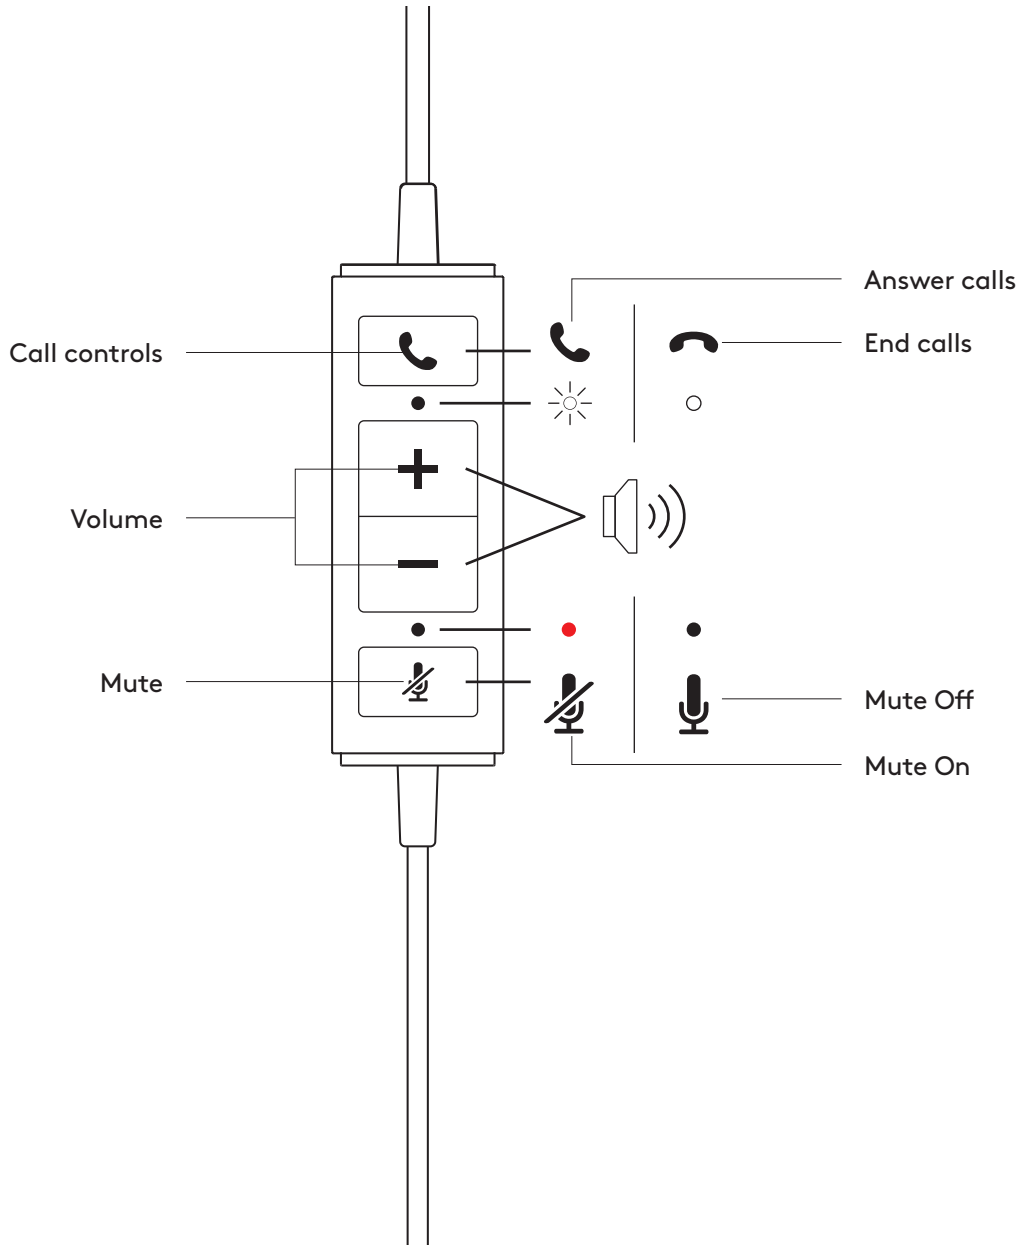

HEADSET IN-LINE CONTROLS AND INDICATOR LIGHT

Button	Usage	Indicator Light	Action	
☎	Call Controls	Incoming calls	Flashing WHITE	Short press to Answer calls
		Ongoing calls	Solid WHITE	Short press to End calls
+	Volume	No light	Short press to Volume up	
-			Short press to Volume down	
🎤	Mute	Mute On	Short press to Mute / Unmute	
		Mute Off		No light