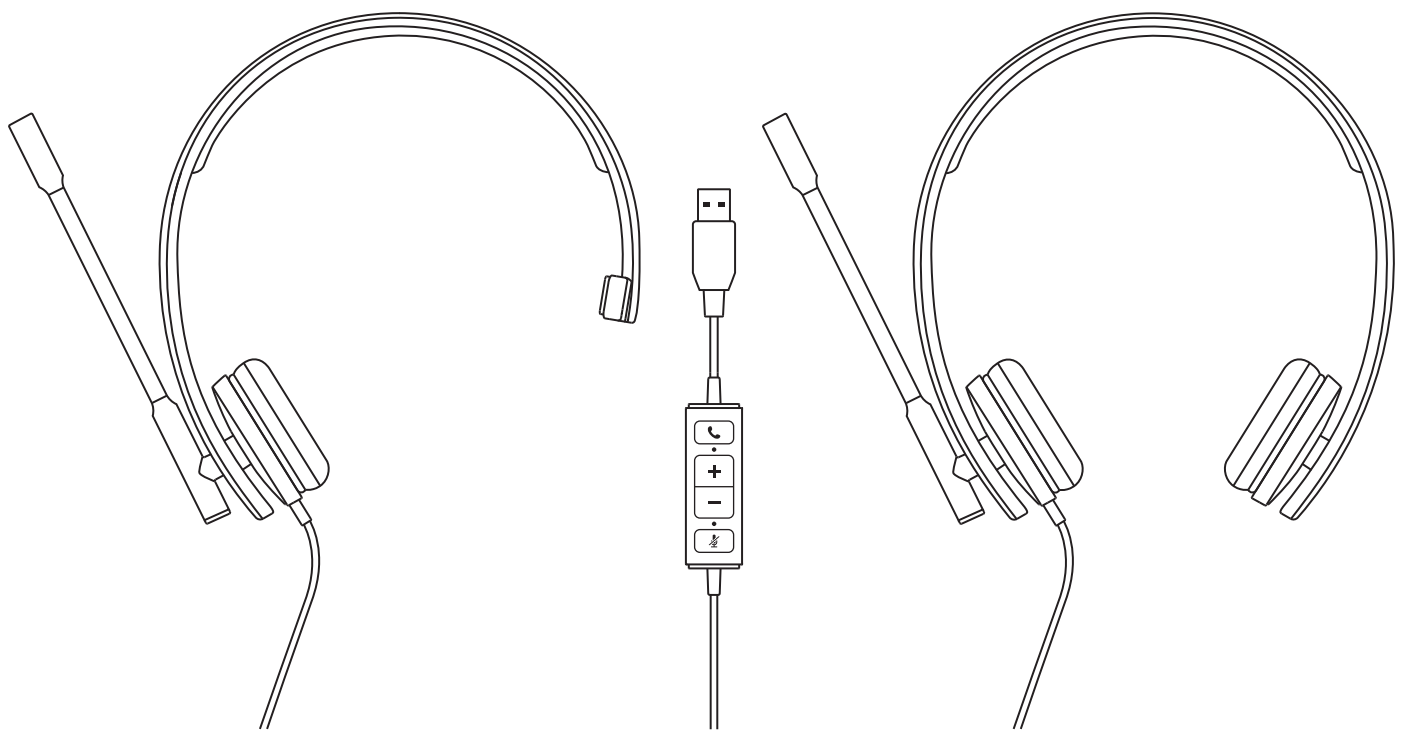

LOGITECH USB HEADSET H570e

Setup Guide
Guide d'installation

MONO

STEREO

CONTENTS

English	3	Česká verze	63
Deutsch	7	Slovenčina	67
Français	11	Українська	71
Italiano	15	Eesti	75
Español	19	Latviski	79
Português	23	Lietuvių	83
Nederlands	27	Български	87
Svenska	31	Hrvatski	91
Dansk	35	Srpski	95
Norsk	39	Slovenščina	99
Suomi	43	Română	103
Ελληνικά	47	Türkçe	107
По-русски	51	111	العربية
Po polsku	55	115	עברית
Magyar	59