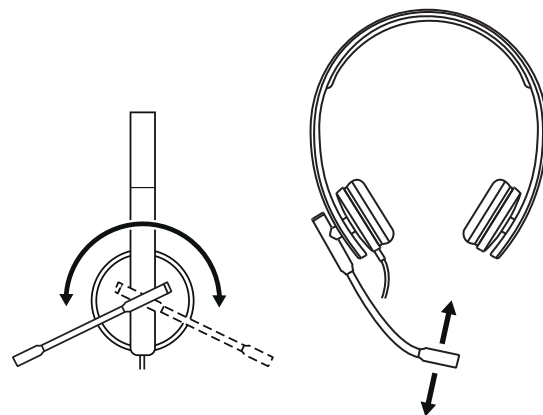

CONNECTING THE HEADSET

Plug the USB-A connector into your computer USB-A port.

HEADSET FIT

Adjust headset by sliding headband open or closed.

ADJUSTING THE MICROPHONE BOOM

- 1 Microphone boom rotates 270 degrees. Wear it on either left or right side.
- 2 Adjust flexible microphone boom location to capture voice better.