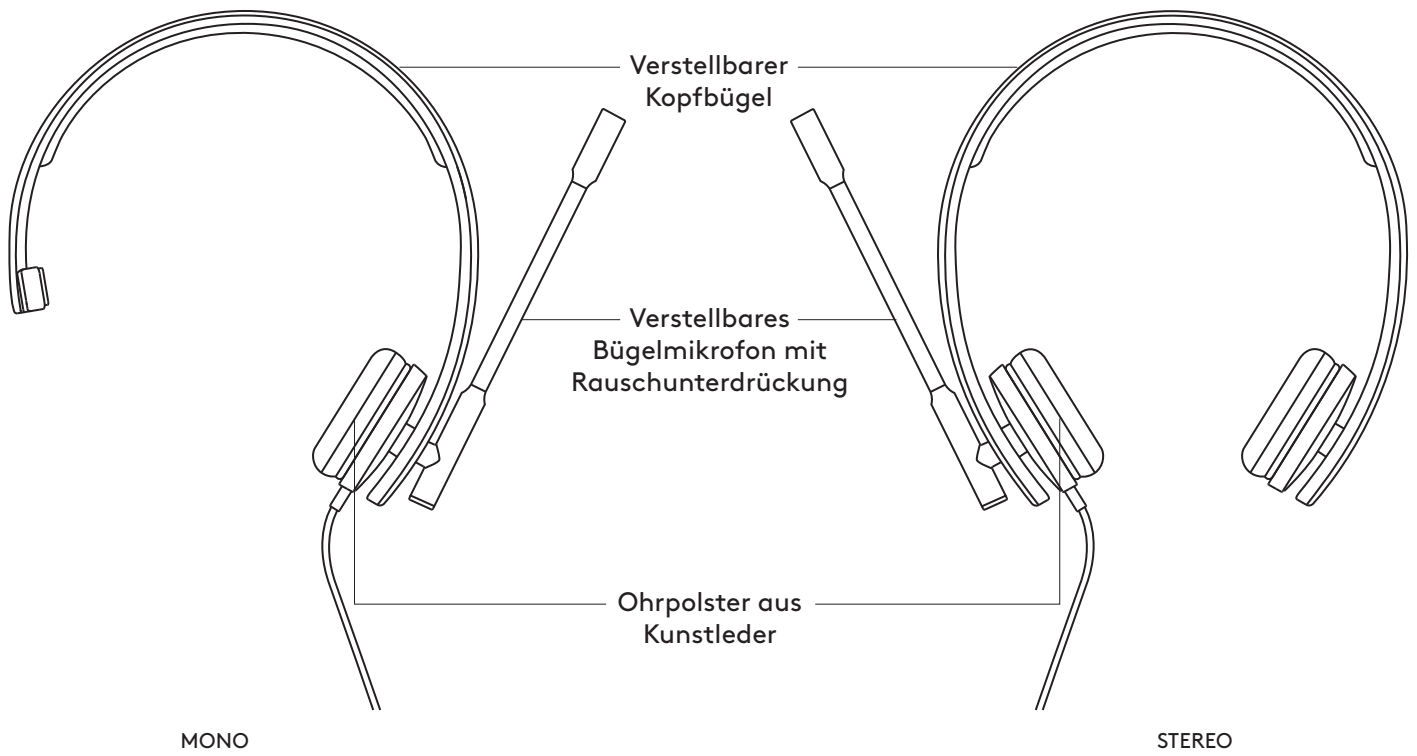

PRODUKT AUF EINEN BLICK