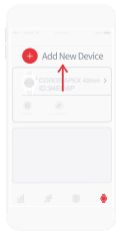

- Return

2

Download the COROS APP
www.coros.com/getapp.php

3

Pairing your APEX watch with your smartphone

COROS APEX Technology Specifications:

Screen Size (APEX 42mm)	1.1", 218 (H) x 218 (V) pixels (64 colors)
Screen Size (APEX 46mm)	1.2", 240 (H) x 240 (V) pixels (64 colors)
Screen	Memory LCD
Lens	Sapphire Glass
Net Weight (APEX 42mm)	About 50g
Net Weight (APEX 46mm)	About 55g
Wireless Connection	BT4.2 (BLE), ANT+
Navigation	GPS / GPS + Glonass / GPS + BeiDou
Sensors	Accelerometer Compass Gyroscope Barometric Altimeter Optical Heart Rate Monitor
Charging Time	About 2 hours
Charging Voltage	5V $\overline{=}$ 2A
Battery (APEX 42mm)	Rechargeable lithium-ion, 260mAh
Battery (APEX 46mm)	Rechargeable lithium-ion, 320mAh
Water Resistance	10ATM/100 Meters (328 Feet)
Working Temperature	-10°C to 55°C (14°F to +131°F)
Storage Temperature	-20°C to 65°C (-4°F to +149°F)

1

按确认键开启手表

数字表冠，旋转可上下查阅内容，
按下确认选项

返回键

2

下载 COROS APP

www.coros.com/getapp.php

3

配对手表

COROS APEX 技术规格

屏幕尺寸 (APEX 42mm)	1.1", 218 (H) x 218 (V) pixels (64 色)
屏幕尺寸 (APEX 46mm)	1.2", 240 (H) x 240 (V) pixels (64 色)

屏幕类型	全反射记忆液晶
------	---------

镜片	蓝宝石玻璃
----	-------

Poids Net (APEX 42mm)	约 50g
-----------------------	-------