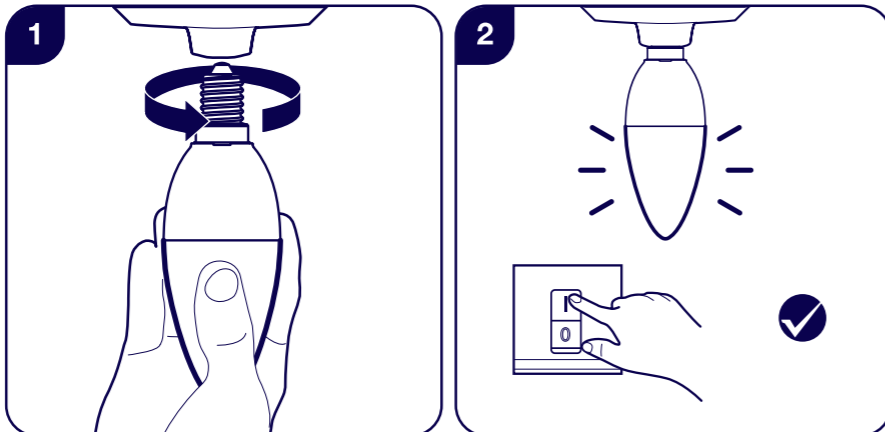

RB 14x
RB 14x T
RB 15x C

innr

change the way
you experience lighting

Hereby, Innr Lighting BV declares that the radio equipment type RB 14x, RB 14x T, RB 15x C are in compliance with Directive 2014/53/EU.