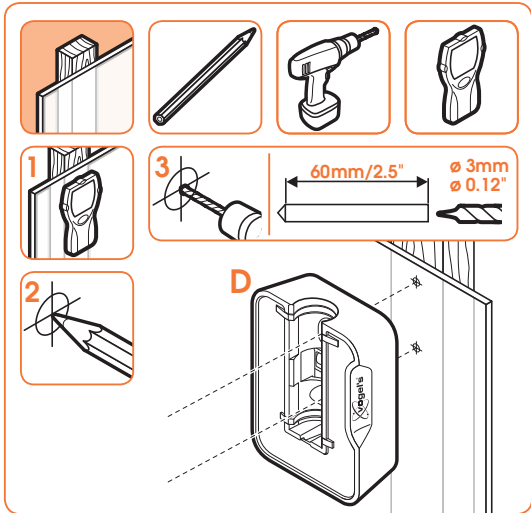

# SOUND 6201

Fits Bowers & Wilkins Formation Flex (Max. weight load = 3 kg)

More information on: [www.vogels.com](http://www.vogels.com)

6

7

**[www.vogels.com](http://www.vogels.com)**

Vogel's Holding BV 2020 © All rights reserved