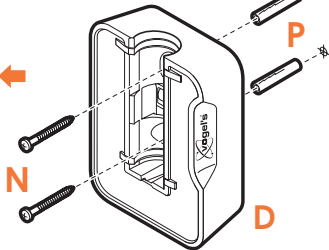

# SOUND 6201

Fits Bowers & Wilkins Formation Flex (Max. weight load = 3 kg)

More information on: [www.vogels.com](http://www.vogels.com)

6

7

**[www.vogels.com](http://www.vogels.com)**

Vogel's Holding BV 2020 © All rights reserved