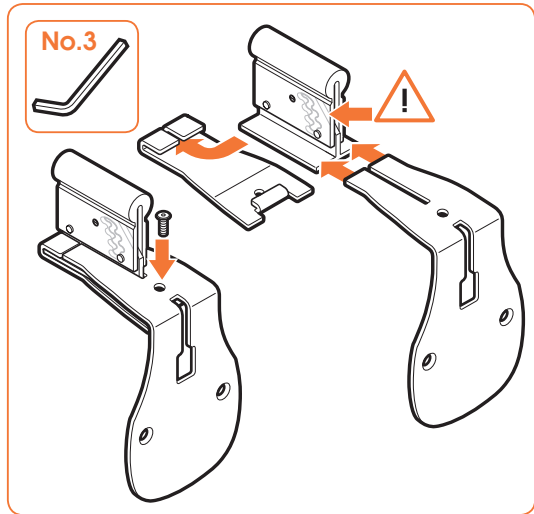

# SOUND 6201

Fits Bowers & Wilkins Formation Flex (Max. weight load = 3 kg)

More information on: [www.vogels.com](http://www.vogels.com)

6

7

**[www.vogels.com](http://www.vogels.com)**

Vogel's Holding BV 2020 © All rights reserved