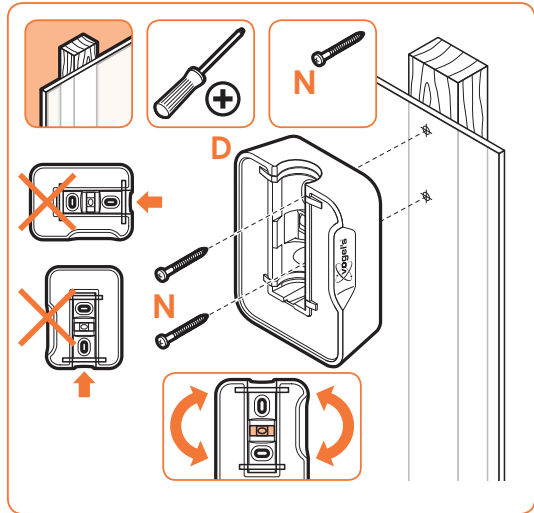

# SOUND 6201

Fits Bowers & Wilkins Formation Flex (Max. weight load = 3 kg)

More information on: [www.vogels.com](http://www.vogels.com)

6

7

**[www.vogels.com](http://www.vogels.com)**

Vogel's Holding BV 2020 © All rights reserved