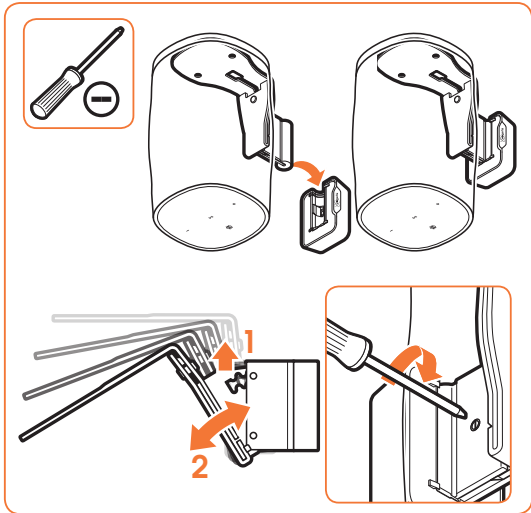

# SOUND 6201

Fits Bowers & Wilkins Formation Flex (Max. weight load = 3 kg)

More information on: [www.vogels.com](http://www.vogels.com)

6

7

**[www.vogels.com](http://www.vogels.com)**

Vogel's Holding BV 2020 © All rights reserved