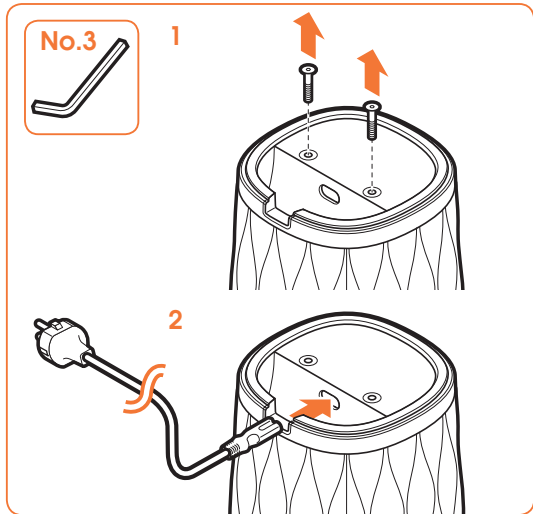

# SOUND 6201

Fits Bowers & Wilkins Formation Flex (Max. weight load = 3 kg)

More information on: [www.vogels.com](http://www.vogels.com)

6

7

**[www.vogels.com](http://www.vogels.com)**

Vogel's Holding BV 2020 © All rights reserved