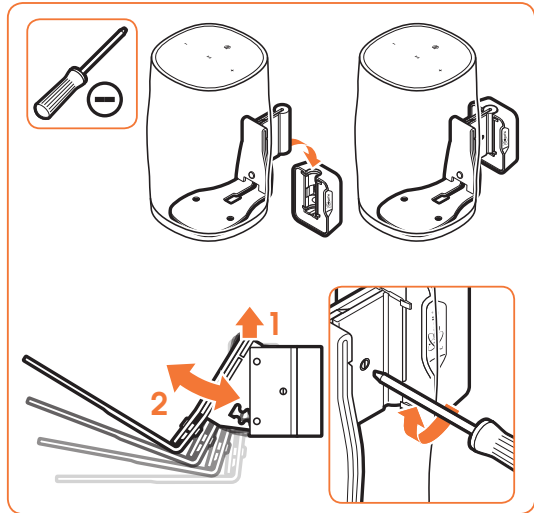

# SOUND 6201

Fits Bowers & Wilkins Formation Flex (Max. weight load = 3 kg)

More information on: [www.vogels.com](http://www.vogels.com)

6

7

**[www.vogels.com](http://www.vogels.com)**

Vogel's Holding BV 2020 © All rights reserved