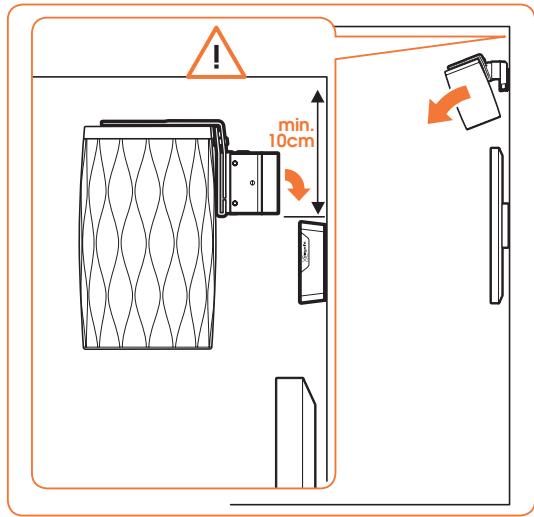

# SOUND 6201

Fits Bowers & Wilkins Formation Flex (Max. weight load = 3 kg)

More information on: [www.vogels.com](http://www.vogels.com)

6

7

**[www.vogels.com](http://www.vogels.com)**

Vogel's Holding BV 2020 © All rights reserved