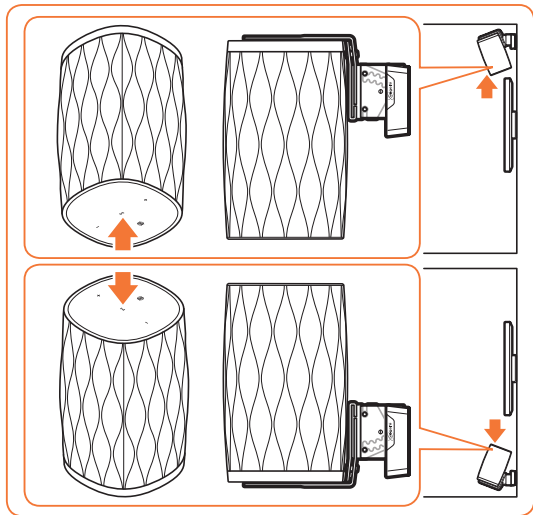

# SOUND 6201

Fits Bowers & Wilkins Formation Flex (Max. weight load = 3 kg)

More information on: [www.vogels.com](http://www.vogels.com)

6

7

**[www.vogels.com](http://www.vogels.com)**

Vogel's Holding BV 2020 © All rights reserved