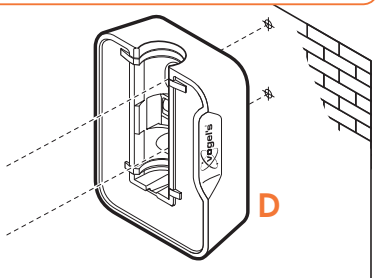

# SOUND 6201

Fits Bowers & Wilkins Formation Flex (Max. weight load = 3 kg)

More information on: [www.vogels.com](http://www.vogels.com)

6

7

**[www.vogels.com](http://www.vogels.com)**

Vogel's Holding BV 2020 © All rights reserved