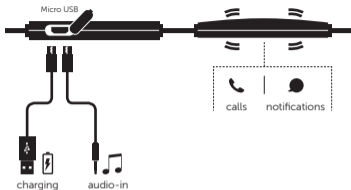

SET UP

1. Charge

2. Turn Bluetooth on

3. Bluetooth pairing

Start Bluetooth pairing from 'OFF' mode!

4. Select + connect