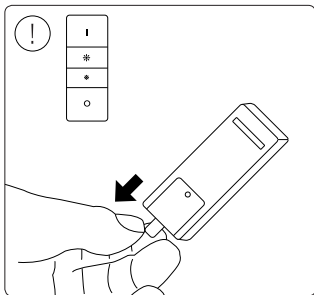

www.meethue.com/getstarted

Signify
I.B.R.S. / C.C.R.I. Numéro 10461
5600 VB Eindhoven,
the Netherlands
☎00800-74454775

© 2019 Signify Holding
All rights reserved.

www.meethue.com

4404 029 05263
Last update: 14/08/19