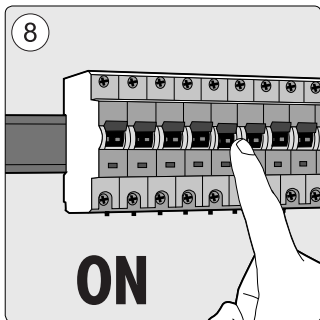

www.meethue.com/getstarted

Signify
I.B.R.S. / C.C.R.I. Numéro 10461
5600 VB Eindhoven,
the Netherlands
☎00800-74454775

© 2019 Signify Holding
All rights reserved.

www.meethue.com

4404 029 05263
Last update: 14/08/19