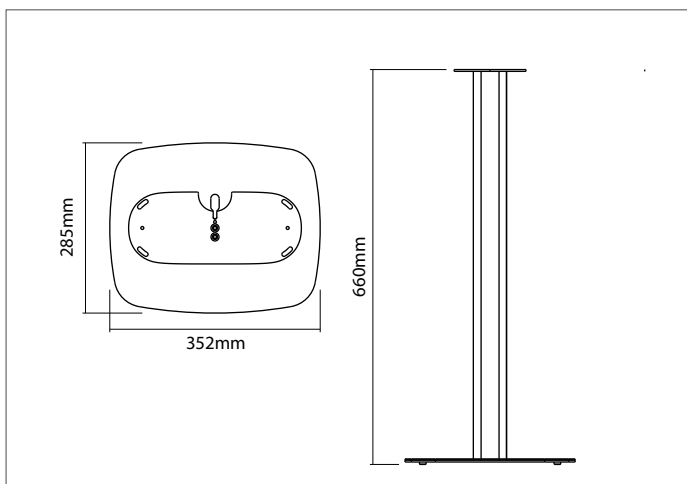

Positions the speaker at the ideal listening height, plus neatly hides away the speaker's power cable. It has a sturdy metal design, with a stable base that can slip under sofas or chairs if needed.

- Bespoke design securely holds the Citation 300
- Positions the speaker at the ideal height for seated listening
- Clever cable management to keep things tidy
- Quick and easy assembly
- Includes adjustable carpet spikes and rubber feet for wood/tiled floors
- Constructed from steel and aluminium
- Available in black or grey to match the speaker
- Designed and manufactured in the UK

	Grey:	Black:		
Product Code	<b>SDXHKC300FS1091</b>	<b>SDXHKC300FS1021</b>		
UPC Number	<b>5057964001067</b>	<b>5057964001050</b>		
UK, European and US (SRP)	<b>£89.99</b>	<b>€109.99</b>	<b>\$119.99</b>	
Millimetres / Kilograms	Height	Width	Depth	Weight
Product Size	<b>660</b>	<b>352</b>	<b>285</b>	<b>4.5</b>
Millimetres / Kilograms	Length	Width	Height	Weight
Retail Carton	<b>690</b>	<b>305</b>	<b>55</b>	<b>5.2</b>
Carton Contents	<b>1 x floor stand and instructions</b>			
Outer Carton Quantity	<b>4</b>	Country of Manufacture	<b>UK</b>	