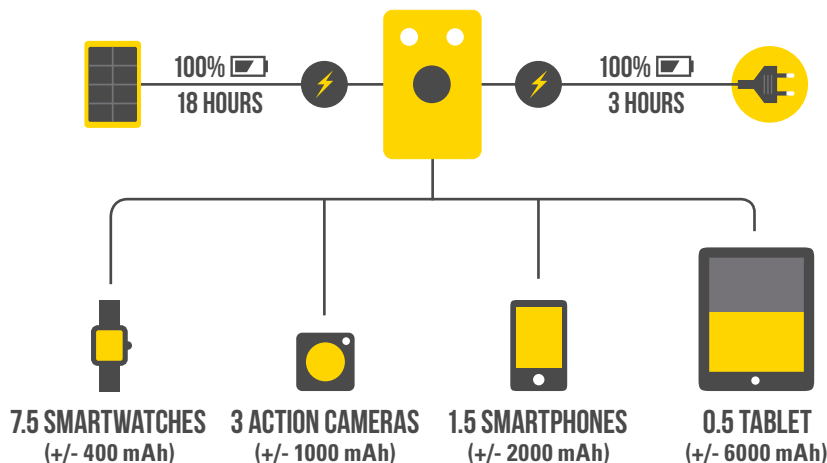

USING THE LED LIGHTS

Battery indicator lights

70 lm / 13 hrs

20 lm / 45 hrs

10 lm / 100 hrs

5 lm / 200 hrs

SOS function

Hold button for 2 seconds

FLEXIBLE POSITIONING

SPECIFICATIONS

Battery	3,000 mAh LiPo 3.7V 11.1Wh
Solar panel	1W 22% efficiency SunPower cell
Solar Charge time	12 - 18 hours
LED efficiency	110 lumens/W
LED run time	70 lm: 13 hrs 20 lm: 45 hrs 10lm: 100 hrs 5 lm: 200 hrs
Average smartphone charge	1.5 x
Connectors	USB power in 2.1A USB out 2.1A
Weight	180 grams
Dimensions	122 x 77 x 16 mm
Color	Black and yellow

CHARACTERISTICS & SPECIAL FEATURES

Fully charged in 3 hours from the grid or 18 hours in the sun*

* Based on optimal sun conditions. Charge speed may vary.

CAUTION

FOLLOW US

SUPPORT & CONTACT

For any questions, returns and/or support check out our FAQ page waka-waka.com/faq/ or send us an email support@waka-waka.com