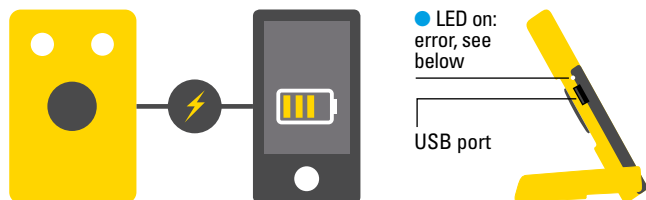

WAKA WAKA POWER+ MANUAL

SOLAR-POWERED CHARGER + LIGHT

WAKA-WAKA.COM

GRID CHARGING

Use micro-USB port for grid charging

- Use a micro-USB charging cable to charge the WakaWaka via the grid. For best results use a WakaWaka micro-USB cable and the 2.1A USB-port in a WakaWaka World Charger.
- An empty WakaWaka Power+ needs about 3 hours to fully recharge from the grid via the micro-USB adapter.

Battery status

- When grid charging the battery status indicator lights turn off when the WakaWaka is fully charged.
- If your WakaWaka Power+ had been stored for a longer period it can go into hibernation. Charge the WakaWaka Power+ via the grid or put it in the sun to wake it up and give it a power boost.

SOLAR CHARGING

- Solar charging
- 1X * = Slow charge
- 2X * = Normal charge
- 3X * = Fast charge
- 8X * = Fully charged

- In direct sunlight it can take up to 18 hours to fully charge the WakaWaka.
- Position the WakaWaka Power+ facing the sun at an angle of 90 degrees for maximum charge speed. It charges from UV light, so depending on the weather, charging time can be affected. Double glazing increases the charging efficiency dramatically (up to 70%).

CHARGING EXTERNAL DEVICE

● LED on: error, see below

USB port

- **ERROR** ● LED on: the WakaWaka Power+ is too warm or too cold or the battery is over discharged.
- The battery of the WakaWaka Power+ has a capacity of 3,000 mAh. External devices with a larger battery cannot be fully charged.
- Use a WakaWaka micro-USB or a WakaWaka Lightning cable to charge your device.