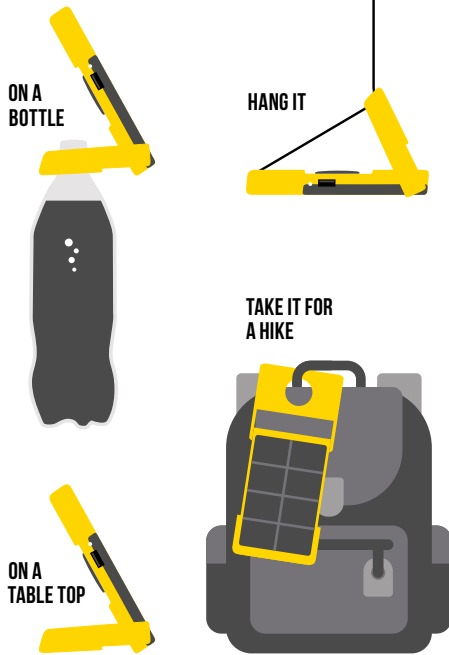

USING THE LED LIGHTS

Battery indicator lights

70 lm / 13 hrs

20 lm / 45 hrs

10 lm / 100 hrs

5 lm / 200 hrs

SOS function

Hold button for 2 seconds

FLEXIBLE POSITIONING

SPECIFICATIONS

Battery	3,000 mAh LiPo 3.7V 11.1Wh
Solar panel	1W 22% efficiency SunPower cell
Solar Charge time	12 - 18 hours
LED efficiency	110 lumens/W
LED run time	70 lm: 13 hrs 20 lm: 45 hrs 10lm: 100 hrs 5 lm: 200 hrs
Average smartphone charge	1.5 x
Connectors	USB power in 2.1A USB out 2.1A
Weight	180 grams
Dimensions	122 x 77 x 16 mm
Color	Black and yellow