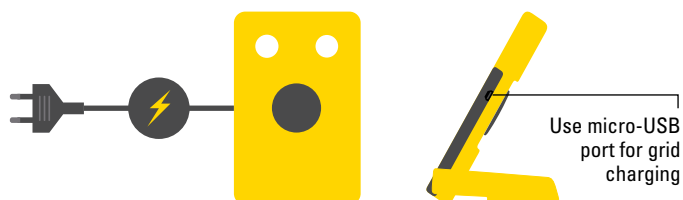

WAKA WAKA POWER+ MANUAL

SOLAR-POWERED CHARGER + LIGHT

WAKA-WAKA.COM

GRID CHARGING

Use micro-USB port for grid charging

- Use a micro-USB charging cable to charge the WakaWaka via the grid. For best results use a WakaWaka micro-USB cable and the 2.1A USB-port in a WakaWaka World Charger.
- An empty WakaWaka Power+ needs about 3 hours to fully recharge from the grid via the micro-USB adapter.

Battery status

- When grid charging the battery status indicator lights turn off when the WakaWaka is fully charged.
- If your WakaWaka Power+ had been stored for a longer period it can go into hibernation. Charge the WakaWaka Power+ via the grid or put it in the sun to wake it up and give it a power boost.

SOLAR CHARGING

- Solar charging
- 1X * = Slow charge
- 2X * = Normal charge
- 3X * = Fast charge
- 8X * = Fully charged

- In direct sunlight it can take up to 18 hours to fully charge the WakaWaka.
- Position the WakaWaka Power+ facing the sun at an angle of 90 degrees for maximum charge speed. It charges from UV light, so depending on the weather, charging time can be affected. Double glazing increases the charging efficiency dramatically (up to 70%).

FLEXIBLE POSITIONING

SPECIFICATIONS

Battery	3,000 mAh LiPo 3.7V 11.1Wh
Solar panel	1W 22% efficiency SunPower cell
Solar Charge time	12 - 18 hours
LED efficiency	110 lumens/W
LED run time	70 lm: 13 hrs 20 lm: 45 hrs 10lm: 100 hrs 5 lm: 200 hrs
Average smartphone charge	1.5 x
Connectors	USB power in 2.1A USB out 2.1A
Weight	180 grams
Dimensions	122 x 77 x 16 mm
Color	Black and yellow