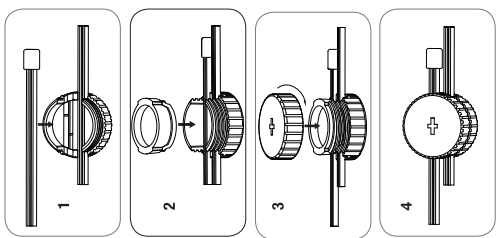

LUXFORM
LIGHTING

Burketown

LUXFORM
GLOBAL BV

Luxform Global BV Transportstraat 1 8263 BW Kampen The Netherlands

L1