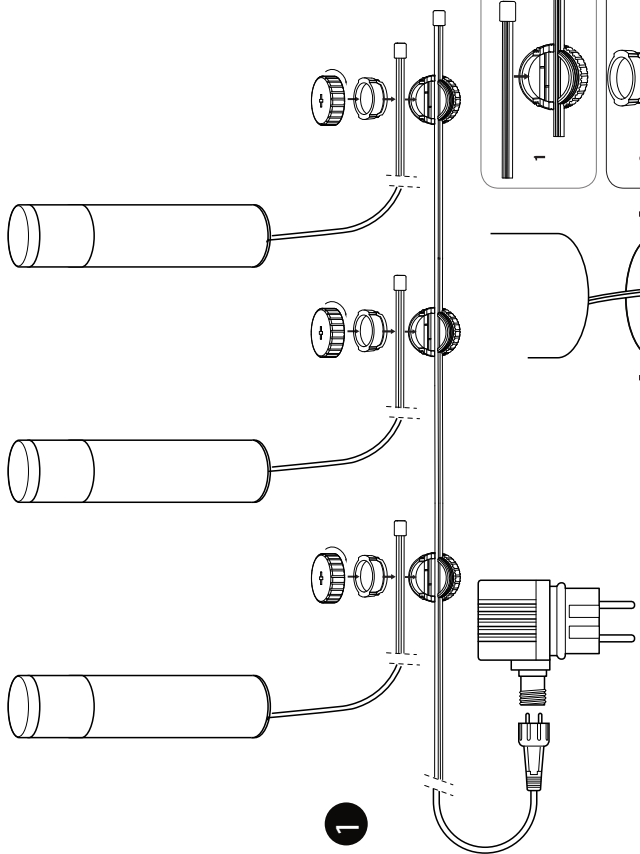

LUXFORM
LIGHTING

Burketown

LUXFORM
GLOBAL BV

Luxform Global BV Transportstraat 1 8263 BW Kampen The Netherlands

L1